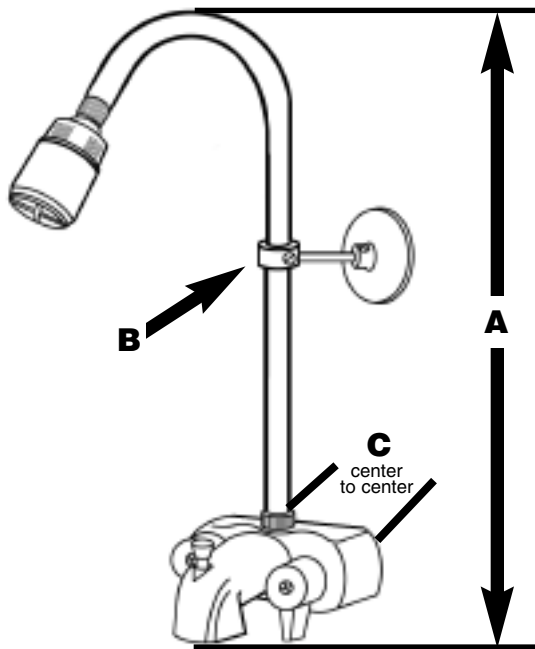

SPECIFICATION SUBMITTAL SHEET

jones stephens corporation

ADD-A-SHOWER LESS OVAL SHOWER ROD

PART NO. S10-072

features and benefits:

- Bathcock with diverter spout
- Chrome plated plastic shower head

This product and others like it can be found in the Jones Stephens catalog. Call today to order your catalog or download it from our website: www.plumbest.com

PART NO.	DESCRIPTION	A	B	C	D
□ s10-072	Complete unit	61"	$\frac{3}{8}$ "	$3 \frac{3}{8}$ "	$\frac{5}{8}$ "

jones stephens corporation
 3249 moody parkway • moody, alabama 35004
 toll free phone: 1-800-355-6637 • toll free fax: 1-800-462-6991
www.plumbest.com