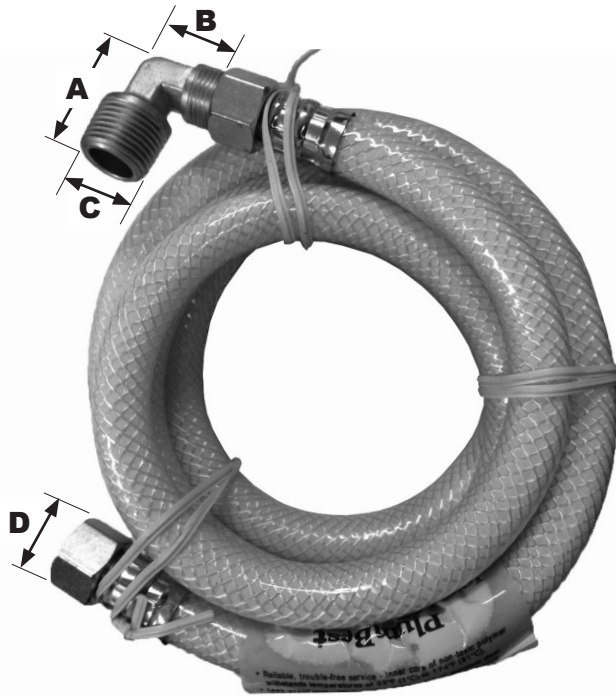

SPECIFICATION SUBMITTAL SHEET

JONES STEPHENS CORPORATION

NYLON DISHWASHER CONNECTOR WITH 90° ELBOW

PART NO(s): S04430

features and benefits:

- Reliable, economy style connectors
- Temperature rated 173°F (82°C)
- Burst pressure is 450 PSI
- Chrome plated nut
- UPC approved
- LEAD FREE

This product and others like it can be found in the Jones Stephens catalog. Call today to order your catalog or download it from our website: www.plumbest.com

PART NO.	OD X MIP	A	B	C	D
S04430	3/8" X 3/8"	1-1/4"	1-1/8"	5/8" OD	5/8" OD