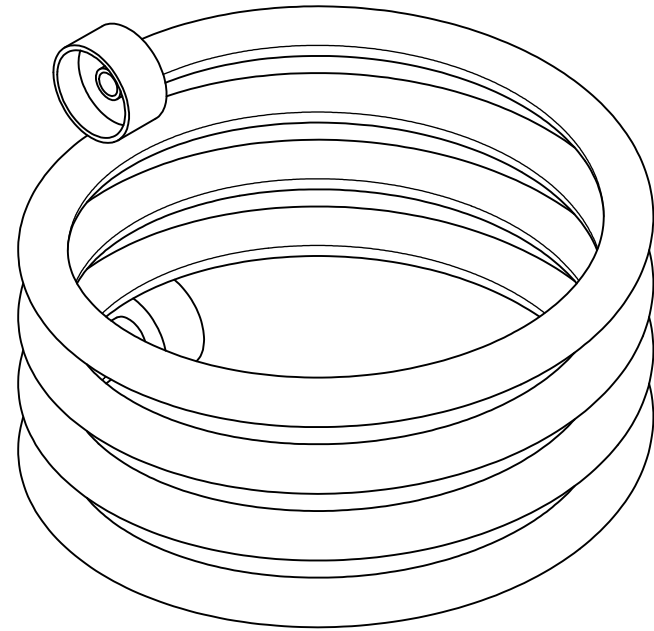

LEAD FREE WAHING MACHINE FLEXIBLE STAINLESS - STEEL PLUMBING CONNECTOR

PHONE NUMBER
1-800-355-6637
FAX NUMBER
1-800-462-6991
SCALE 1 : 1 DATE 3/27/14
SHEET 1 OF 1
DRAWN BY
ASHLEY KRALOVEC

PART NO.
FEM HOSE X FEM HOSE
LENGTH

S04229

3/4" X 3/4"

72