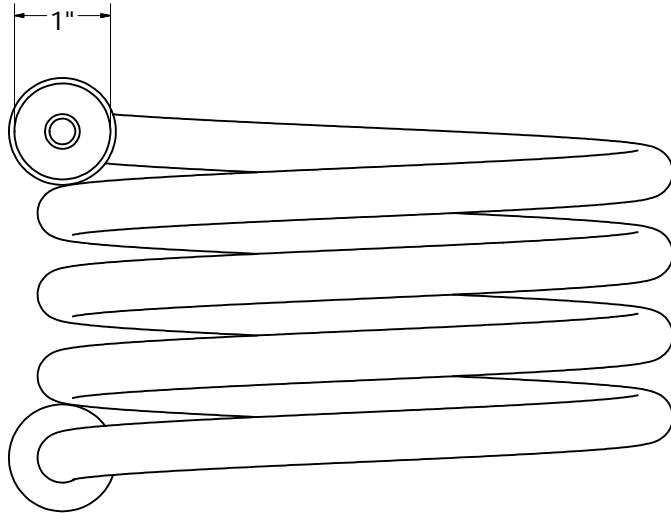

LEAD FREE WAHING MACHINE FLEXIBLE STAINLESS - STEEL PLUMBING CONNECTOR

PHONE NUMBER
1-800-355-6637
FAX NUMBER
1-800-462-6991
SCALE 1 : 1 DATE 3/27/14
SHEET 1 OF 1
DRAWN BY
ASHLEY KRALOVEC

PART NO.
FEM HOSE X FEM HOSE
LENGTH

S04229

3/4" X 3/4"

72