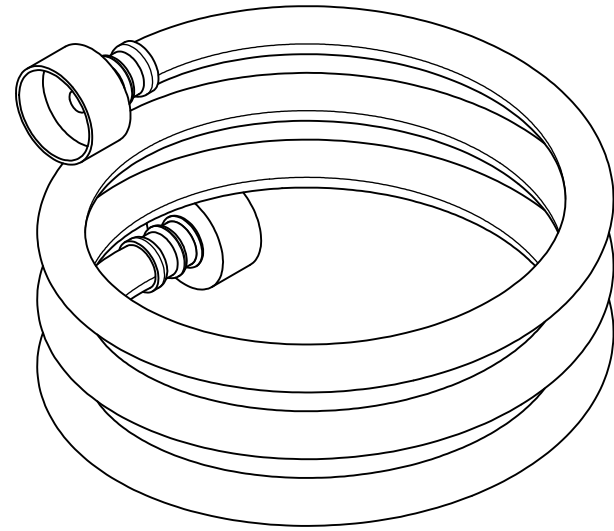

WASHING MACHINE FLEXIBLE STAINLESS - STEEL PLUMBING CONNECTORS - LEAD FREE

PHONE NUMBER
1-800-355-6637
 FAX NUMBER
1-800-462-6991
 SCALE 1 : 1 DATE 04/17/14
 SHEET
1 OF 1
 DRAWN BY
 ASHLEY KRALOVEC

PART NO.	S04228
FEM HOSE X FEM HOSE	3/4" X 3/4"
LENGTH	60