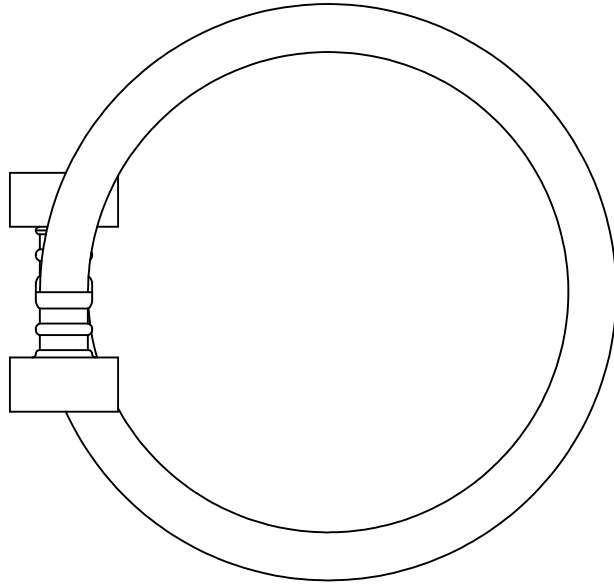

WASHING MACHINE FLEXIBLE STAINLESS - STEEL PLUMBING CONNECTORS - LEAD FREE

PHONE NUMBER
1-800-355-6637
 FAX NUMBER
1-800-462-6991
 SCALE 1 : 1 DATE 04/17/14
 SHEET
1 OF 1
 DRAWN BY
 ASHLEY KRALOVEC

PART NO.	S04228
FEM HOSE X FEM HOSE	3/4" X 3/4"
LENGTH	60