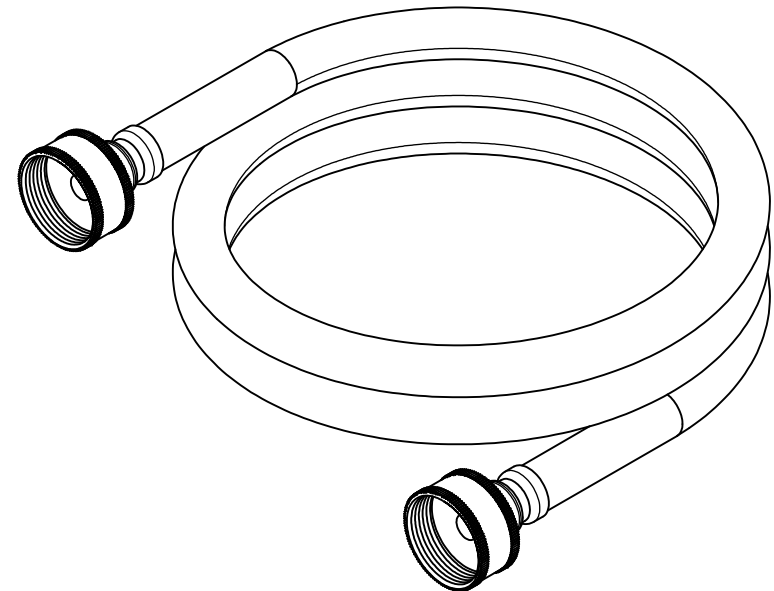

# WASHING MACHINE FLEXIBLE STAINLESS - STEEL PLUMBING CONNECTOR - LEAD FREE

PHONE NUMBER  
**1-800-355-6637**  
 FAX NUMBER  
**1-800-462-6991**  
 SCALE 1 : 1      DATE 4/17/14  
 SHEET  
**1 OF 1**  
 DRAWN BY  
 ASHLEY KRALOVEC

|                     |             |
|---------------------|-------------|
| PART NO.            | S04227      |
| FEM HOSE X FEM HOSE | 1/2" X 7/8" |
| LENGTH              | 9           |