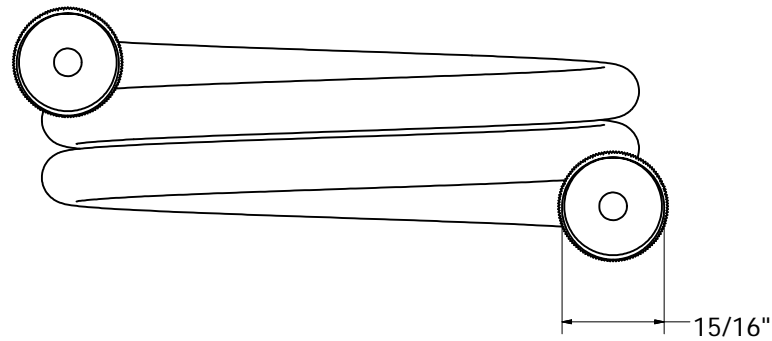

WASHING MACHINE FLEXIBLE STAINLESS - STEEL PLUMBING CONNECTOR - LEAD FREE

PHONE NUMBER
1-800-355-6637
FAX NUMBER
1-800-462-6991
SCALE 1 : 1   DATE 4/17/14
SHEET
1 OF 1
DRAWN BY
ASHLEY KRALOVEC

PART NO.	S04227
FEM HOSE X FEM HOSE	1/2" X 7/8"
LENGTH	9