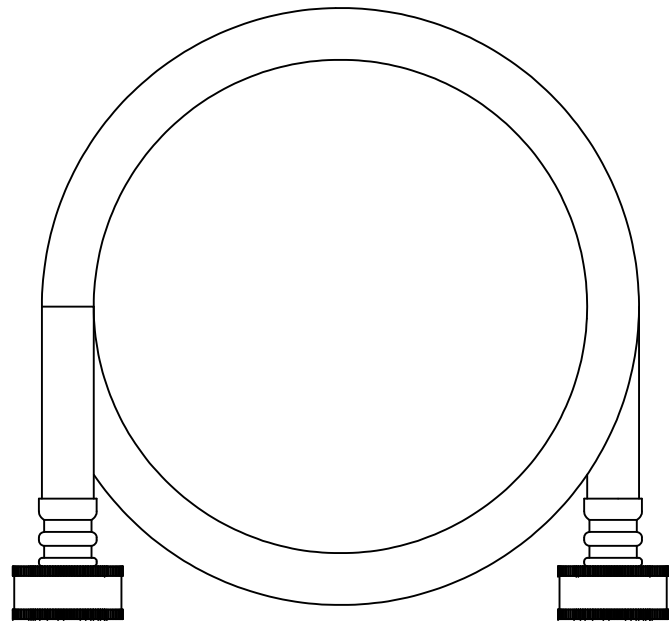

# WASHING MACHINE FLEXIBLE STAINLESS - STEEL PLUMBING CONNECTOR - LEAD FREE

PHONE NUMBER  
**1-800-355-6637**  
 FAX NUMBER  
**1-800-462-6991**  
 SCALE 1 : 1      DATE 4/17/14  
 SHEET  
**1 OF 1**  
 DRAWN BY  
 ASHLEY KRALOVEC

|                     |             |
|---------------------|-------------|
| PART NO.            | S04227      |
| FEM HOSE X FEM HOSE | 1/2" X 7/8" |
| LENGTH              | 9           |