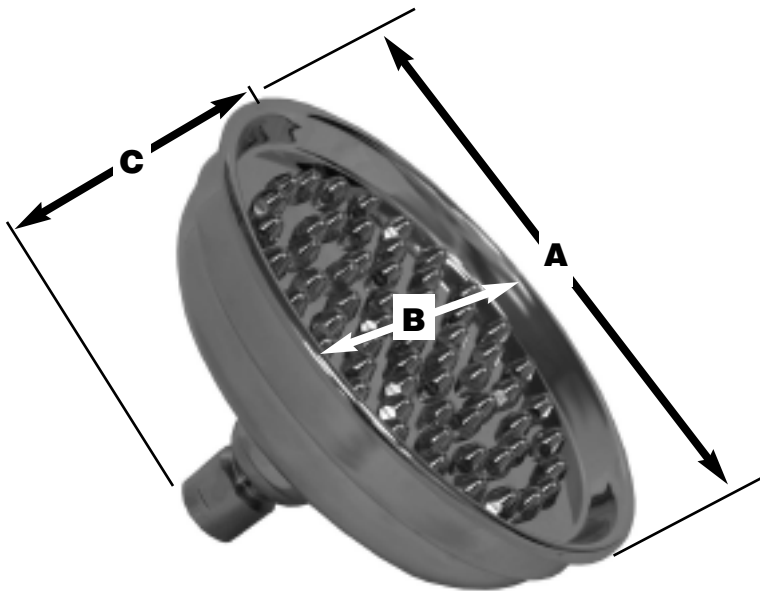

SPECIFICATION SUBMITTAL SHEET

j o n e s s t e p h e n s c o r p o r a t i o n

ROUND SHOWER HEAD WITH CHROME TIPS

features and benefits:

- Chrome Plated
- 1/2" Swivel Connection

This product and others like it can be found in the Jones Stephens catalog. Call today to order your catalog or download it from our website: www.plumbest.com

PART NO.	DESCRIPTION	A	B	C	D	E
S01-084	6" Chrome Plated	6 1/4"	6 1/4"	3 9/16"		
S01-184	6" Polished Brass	6 1/4"	6 1/4"	3 9/16"		
S01-085	8" Chrome Plated	8 1/8"	8 1/8"	4"		
S01-185	8" Polished Brass	8 1/8"	8 1/8"	4"		
S01-086	10" Chrome Plated	10 1/8"	10 1/8"	5"		
S01-186	10" Polished Brass	10 1/8"	10 1/8"	5"		