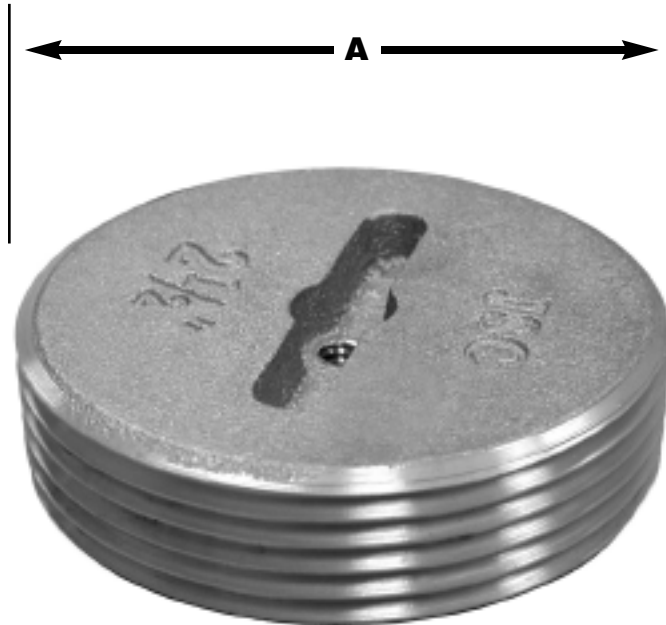

## SLOTTED BRASS PLUG WITH 1/4" TAP

### features and benefits:

- Tap is not through the plug

This product and others like it can be found in the Jones Stephens catalog. Call today to order your catalog or download it from our website: [www.plumbest.com](http://www.plumbest.com)

PART NO.	PLUG SIZE	A	Thickness
<input type="checkbox"/> P58-200	2"	2 3/8"	5/8"
<input type="checkbox"/> P58-250	2 1/2"	2 7/8"	3/4"
<input type="checkbox"/> P58-300	3"	3 1/2"	3/4"
<input type="checkbox"/> P58-350	3 1/2"	4"	3/4"
<input type="checkbox"/> P58-400	4"	4 1/2"	3/4"