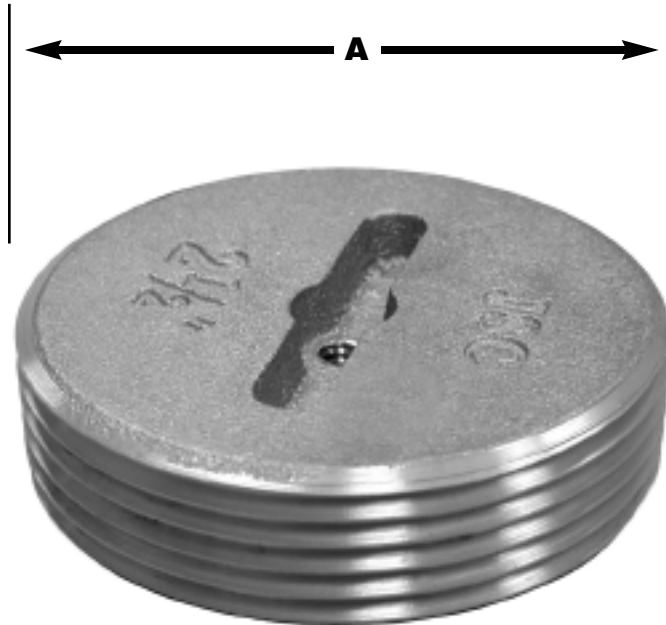

SPECIFICATION SUBMITTAL SHEET

j o n e s s t e p h e n s c o r p o r a t i o n

SLOTTED BRASS PLUG WITH 1/4" TAP

features and benefits:

- Tap is not through the plug

This product and others like it can be found in the Jones Stephens catalog. Call today to order your catalog or download it from our website: www.plumbest.com

PART NO.	PLUG SIZE	A	Thickness
<input type="checkbox"/> P58-200	2"	2 3/8"	5/8"
<input type="checkbox"/> P58-250	2 1/2"	2 7/8"	3/4"
<input type="checkbox"/> P58-300	3"	3 1/2"	3/4"
<input type="checkbox"/> P58-350	3 1/2"	4"	3/4"
<input type="checkbox"/> P58-400	4"	4 1/2"	3/4"