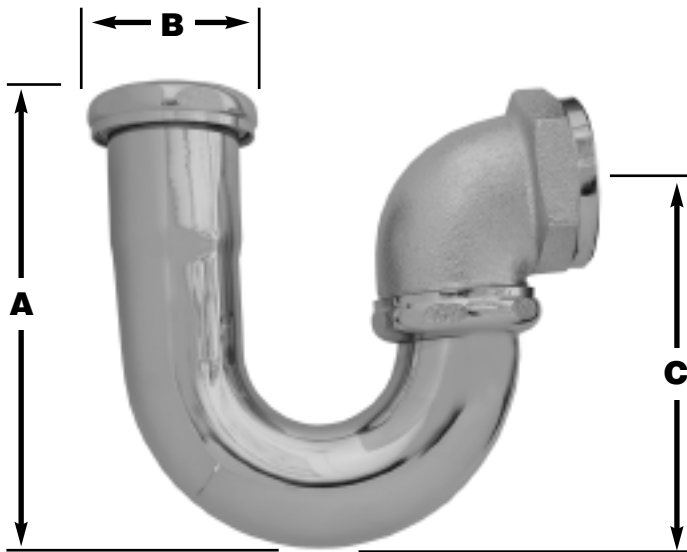

SPECIFICATION SUBMITTAL SHEET

j o n e s s t e p h e n s c o r p o r a t i o n

CHROME PLATED BRASS L.A. PATTERN SINK TRAP

features and benefits:

- P38-099 and P38-100 with cat brass elbows
- Brass nuts

This product and others like it can be found in the Jones Stephens catalog. Call today to order your catalog or download it from our website: www.plumbest.com

PART NO.	SIZE	GAUGE	A	B	C
□ P38-098	1 1/2"	22	5-3/8"	1-1/2" ID	4-1/4"
□ P38-099	1 1/2"	20	5-3/8"	1-1/2" ID	4-1/4"
□ P38-100	1 1/2"	17	5-3/8"	1-1/2" ID	4-1/4"

jones stephens corporation
3249 moody parkway • moody, alabama 35004
toll free phone: 1-800-355-6637 • toll free fax: 1-800-462-6991
www.plumbest.com