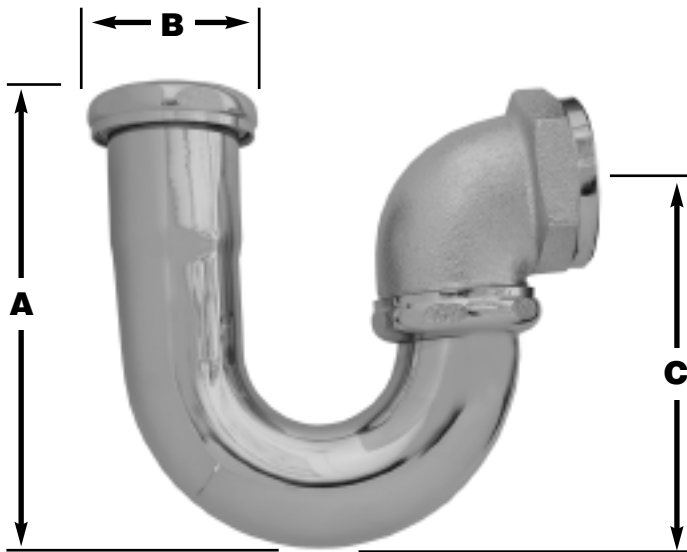

SPECIFICATION SUBMITTAL SHEET

j o n e s s t e p h e n s c o r p o r a t i o n

CHROME PLATED BRASS L.A. PATTERN SINK TRAP

features and benefits:

- P38-099 and P38-100 with cat brass elbows
- Brass nuts

This product and others like it can be found in the Jones Stephens catalog. Call today to order your catalog or download it from our website: www.plumbest.com

| PART NO. | SIZE | GAUGE | A | B | C |
|-----------|--------|-------|--------|-----------|--------|
| ☐ P38-098 | 1 1/2" | 22 | 5-3/8" | 1-1/2" ID | 4-1/4" |
| ☐ P38-099 | 1 1/2" | 20 | 5-3/8" | 1-1/2" ID | 4-1/4" |
| ☐ P38-100 | 1 1/2" | 17 | 5-3/8" | 1-1/2" ID | 4-1/4" |