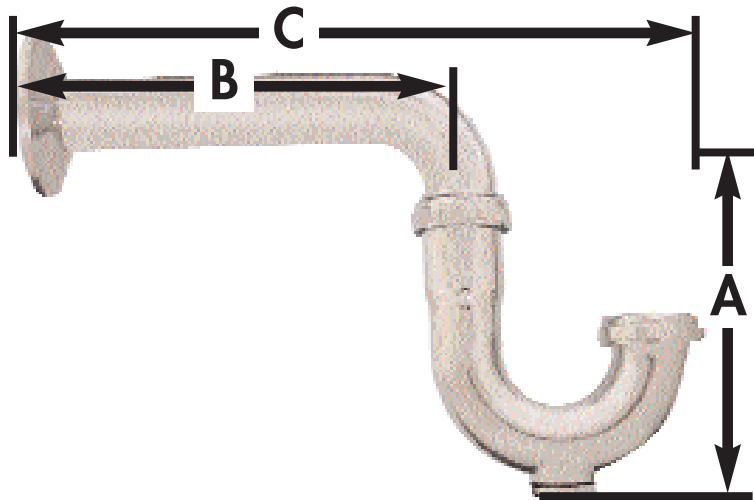

SPECIFICATION SUBMITTAL SHEET

j o n e s s t e p h e n s c o r p o r a t i o n

BRASS P-TRAP WITH CLEANOUT

features and benefits:

- Chrome plated brass
- Brass nuts with poly washers

This product and others like it can be found in the Jones Stephens catalog. Call today to order your catalog or download it from our website: www.plumbest.com

PART NO.	DESCRIPTION	A	B	C
□ P38-012	1 1/2" 17 gauge w/clean out	7 1/2"	7 1/2"	12"

jones stephens corporation
3249 moody parkway • moody, alabama 35004
toll free phone: 1-800-355-6637 • toll free fax: 1-800-462-6991
www.plumbest.com