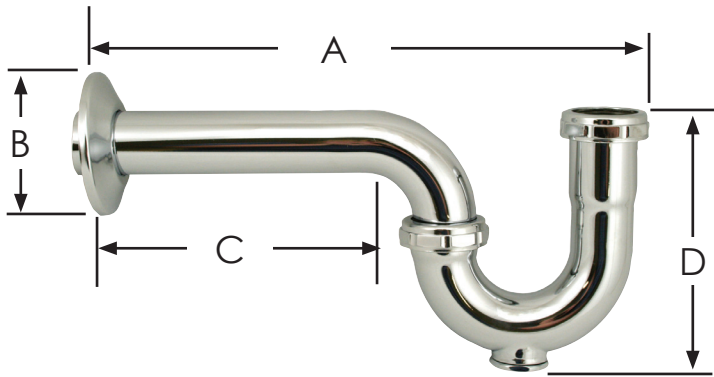

SPECIFICATION SUBMITTAL SHEET

JONES STEPHENS CORPORATION

CHROME PLATED BRASS P-TRAPS

PART NO P38011

features and benefits:

- Heavy zinc nuts
- With cleanout
- Shallow escutcheon

This product and others like it can be found in the Jones Stephens catalog. Call today to order your catalog or download it from our website: www.plumbest.com

PART NO.	SIZE	GAUGE	A	B	C	D
□ P38011	1-1/2"	20	11-7/8"	2-3/4"	6-1/4"	5-5/8"

Jones Stephens Corporation
3249 Moody Parkway • Moody, Alabama 35004
Toll Free Phone: 1-800-355-6637 • Toll Free Fax: 1-800-462-6991
www.plumbest.com