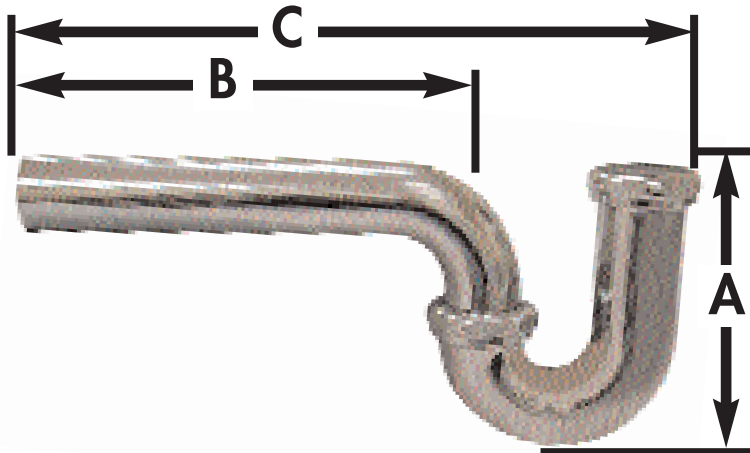

SPECIFICATION SUBMITTAL SHEET

j o n e s s t e p h e n s c o r p o r a t i o n

BRASS P-TRAP LESS CLEANOUT

features and benefits:

- Chrome plated brass

This product and others like it can be found in the Jones Stephens catalog. Call today to order your catalog or download it from our website: www.plumbest.com

PART NO.	A	B	C	GAUGE
□ P38-005	5 ³ / ₈ "	7 ¹ / ₄ "	11 ³ / ₄ "	20

jones stephens corporation
3249 moody parkway • moody, alabama 35004
toll free phone: 1-800-355-6637 • toll free fax: 1-800-462-6991
www.plumbest.com