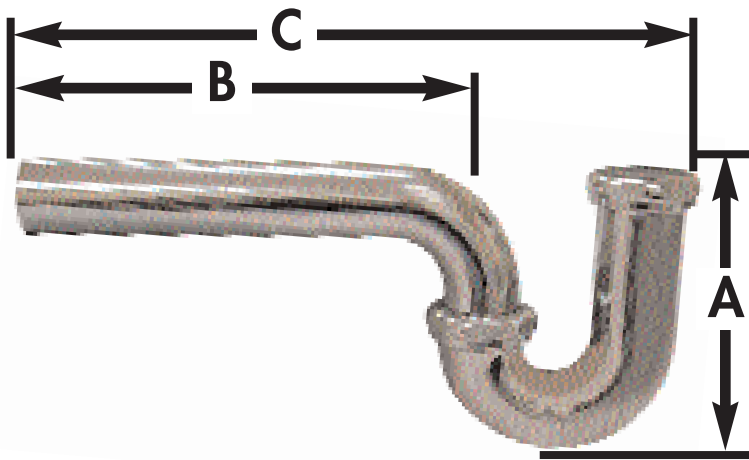

SPECIFICATION SUBMITTAL SHEET

j o n e s s t e p h e n s c o r p o r a t i o n

COMMERCIAL P-TRAP WITH CLEANOUT

features and benefits:

- Chrome plated brass
- Brass nuts with poly washers

This product and others like it can be found in the Jones Stephens catalog. Call today to order your catalog or download it from our website: www.plumbest.com

PART NO.	A	B	C
□ P38-003	4 3/4"	7 3/8"	10 3/4"

jones stephens corporation
3249 moody parkway • moody, alabama 35004
toll free phone: 1-800-355-6637 • toll free fax: 1-800-462-6991
www.plumbest.com