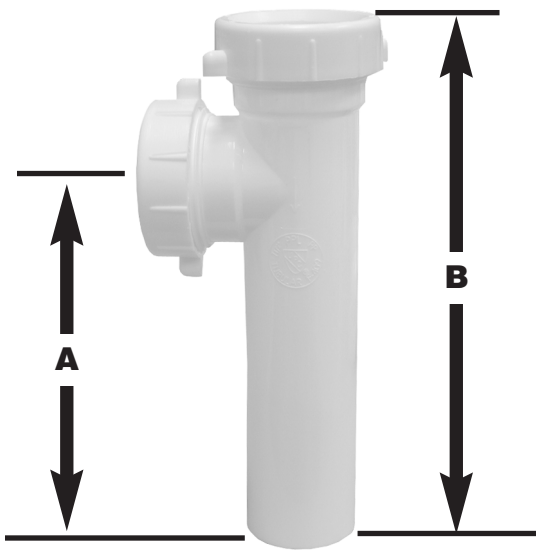

SPECIFICATION SUBMITTAL SHEET

j o n e s s t e p h e n s c o r p o r a t i o n

PVC SLIP JOINT END OUTLET TEE ONLY WITH BAFFLE

PART NO: P37-009

features and benefits:

- Baffle

This product and others like it can be found in the Jones Stephens catalog. Call today to order your catalog or download it from our website: www.plumbest.com

PART NO.	SIZE	A	B	C	D
<input type="checkbox"/> P37-009	1 1/2"	5"	7"		

jones stephens corporation
3249 moody parkway • moody, alabama 35004
toll free phone: 1-800-355-6637 • toll free fax: 1-800-462-6991
www.plumbest.com