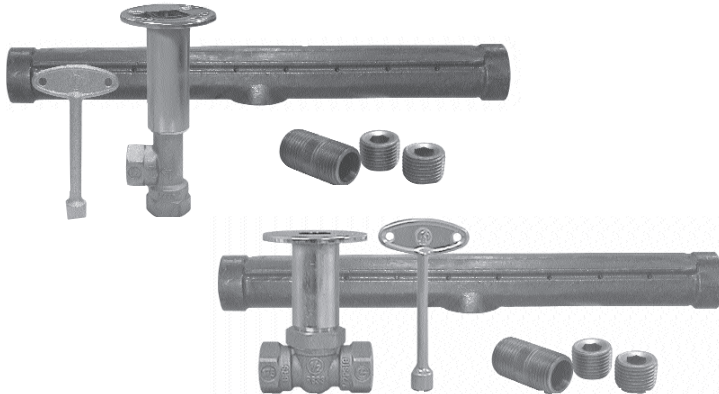

SPECIFICATION SUBMITTAL SHEET

jones stephens corporation

LOG LIGHTER VALVES WITH T-BURNERS

features and benefits:

- Solid brass escutcheon, 1/4" key and close nipple orifice included
- Individually tested (pressure test open and closed after installation)
- Angle: 188,000 BTU /
Straight: 120,000

| PART NO. | DESCRIPTION | A | B | C | D | E |
|----------------------------------|-------------------------|---------|--------|--------|--------|--------|
| <input type="checkbox"/> L75-406 | CP angle natural gas | 12 1/4" | 1 1/4" | 1 1/2" | 2 1/4" | 2 3/4" |
| <input type="checkbox"/> L75-407 | PB angle natural gas | 12 1/4" | 1 1/4" | 1 1/2" | 2 1/4" | 2 3/4" |
| <input type="checkbox"/> L75-408 | CP straight natural gas | 12 1/4" | 1 1/4" | 1 1/2" | 2 1/4" | - |
| <input type="checkbox"/> L75-409 | PB straight natural gas | 12 1/4" | 1 1/4" | 1 1/2" | 2 1/4" | 2 3/4" |
| <input type="checkbox"/> L75-400 | CP angle LPG | 12 1/4" | 1 1/4" | 1 1/2" | 2 1/4" | 4" |
| <input type="checkbox"/> L75-401 | PB angle LPG | 12 1/4" | 1 1/4" | 1 1/2" | 2 1/4" | 2 3/4" |
| <input type="checkbox"/> L75-402 | CP straight LPG | 12 1/4" | 1 1/4" | 1 1/2" | 2 1/4" | 2 3/4" |
| <input type="checkbox"/> L75-403 | PB straight LPG | 12 1/4" | 1 1/4" | 1 1/2" | 2 1/4" | 2 3/4" |