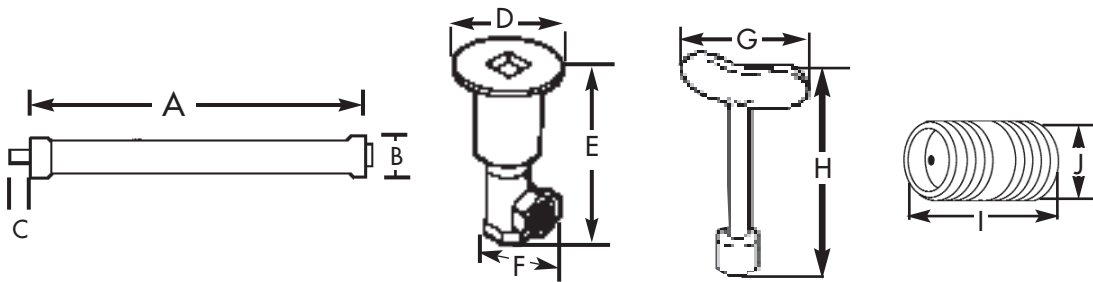

SPECIFICATION SUBMITTAL SHEET

jones stephens corporation

LOG LIGHTER VALVES WITH T-BURNERS

features and benefits:

- Solid brass escutcheon, 1/4" key and close nipple orifice included
- Individually tested (pressure test open and closed after installation)
- Angle: 188,000 BTU /
Straight: 120,000

| PART NO. | DESCRIPTION | A | B | C | D | E |
|----------------------------------|-------------------------|---------|--------|--------|--------|--------|
| <input type="checkbox"/> L75-406 | CP angle natural gas | 12 1/4" | 1 1/4" | 1 1/2" | 2 1/4" | 2 3/4" |
| <input type="checkbox"/> L75-407 | PB angle natural gas | 12 1/4" | 1 1/4" | 1 1/2" | 2 1/4" | 2 3/4" |
| <input type="checkbox"/> L75-408 | CP straight natural gas | 12 1/4" | 1 1/4" | 1 1/2" | 2 1/4" | - |
| <input type="checkbox"/> L75-409 | PB straight natural gas | 12 1/4" | 1 1/4" | 1 1/2" | 2 1/4" | 2 3/4" |
| <input type="checkbox"/> L75-400 | CP angle LPG | 12 1/4" | 1 1/4" | 1 1/2" | 2 1/4" | 4" |
| <input type="checkbox"/> L75-401 | PB angle LPG | 12 1/4" | 1 1/4" | 1 1/2" | 2 1/4" | 2 3/4" |
| <input type="checkbox"/> L75-402 | CP straight LPG | 12 1/4" | 1 1/4" | 1 1/2" | 2 1/4" | 2 3/4" |
| <input type="checkbox"/> L75-403 | PB straight LPG | 12 1/4" | 1 1/4" | 1 1/2" | 2 1/4" | 2 3/4" |