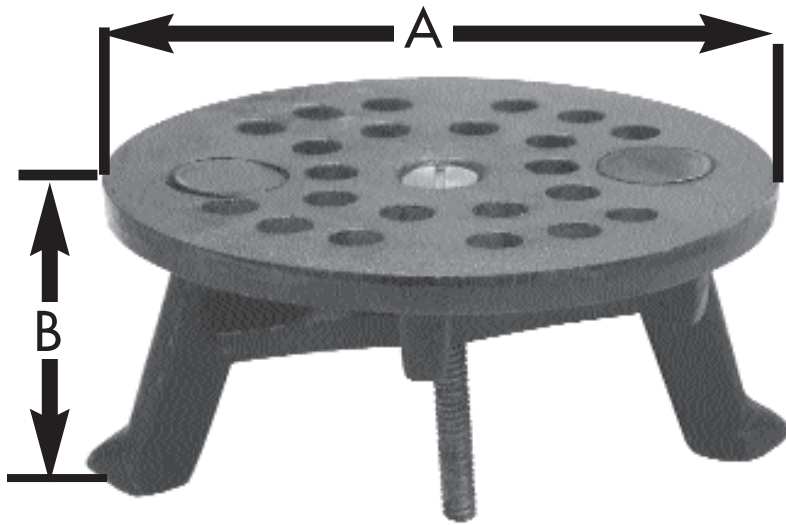

SPECIFICATION SUBMITTAL SHEET

jones stephens corporation

LOCKABLE VENT CAP

PART NO. J60-010

features and benefits:

- Fits 6" sewer pipe
- Ohio-style cast iron bar grate
- 6⁷/₁₆" OD top (5¹/₄" ID)

This product and others like it can be found in the Jones Stephens catalog. Call today to order your catalog or download it from our website: www.plumbest.com

PART NO.	DESCRIPTION	A	B
J60-010	4" cast iron	4 ¹ / ₄ "	2"

jones stephens corporation
3249 moody parkway • moody, alabama 35004
toll free phone: 1-800-355-6637 • toll free fax: 1-800-462-6991
www.plumbest.com