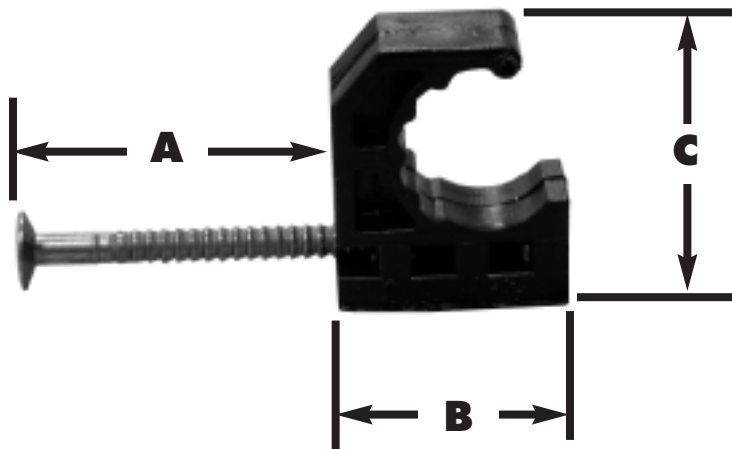

SPECIFICATION SUBMITTAL SHEET

jones stephens corporation

HALF CLAMP

features and benefits:

- Plastic clamp with preloaded nail for copper, CPVC, polybutylene tubing
- CARTON QUANTITIES ONLY

This product and others like it can be found in the Jones Stephens catalog. Call today to order your catalog or download it from our website: www.plumbest.com

PART NO.	TUBING SIZE	A	B	C	D
<input type="checkbox"/> H24-038	3/8"	7/8"	12/16"	7/8"	
<input type="checkbox"/> H24-050	1/2"	1"	7/8"	1"	
<input type="checkbox"/> H24-075	3/4"	1 1/4"	1 3/16"	1 3/8"	
<input type="checkbox"/> H24-100	1"	1 3/16"	1 1/2"	1 11/16"	