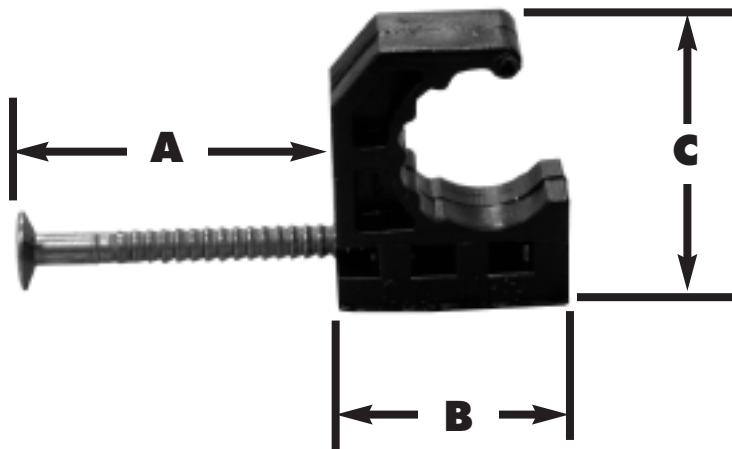

## HALF CLAMP

### features and benefits:

- Plastic clamp with preloaded nail for copper, CPVC, polybutylene tubing
- CARTON QUANTITIES ONLY

This product and others like it can be found in the Jones Stephens catalog. Call today to order your catalog or download it from our website: [www.plumbest.com](http://www.plumbest.com)

PART NO.	TUBING SIZE	A	B	C	D
<input type="checkbox"/> H24-038	3/8"	7/8"	12/16"	7/8"	
<input type="checkbox"/> H24-050	1/2"	1"	7/8"	1"	
<input type="checkbox"/> H24-075	3/4"	1 1/4"	1 3/16"	1 3/8"	
<input type="checkbox"/> H24-100	1"	1 3/16"	1 1/2"	1 11/16"	