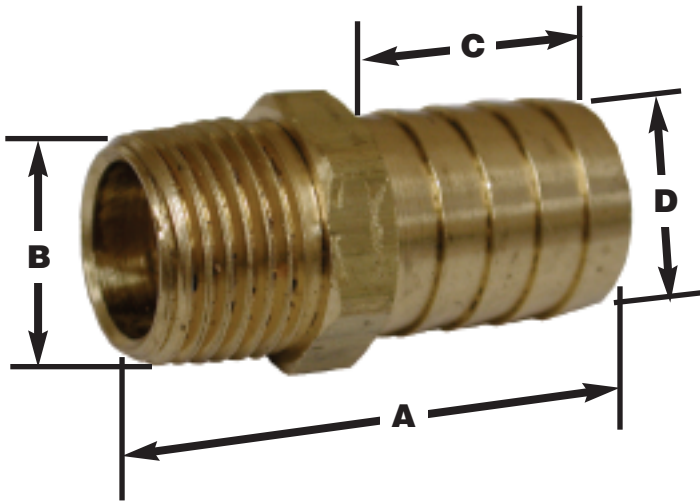

SPECIFICATION SUBMITTAL SHEET

j o n e s s t e p h e n s c o r p o r a t i o n

BRASS HOSE BARB- HOSE BARB TO MALE PIPE

PART NO. G25-128

features and benefits:

This product and others like it can be found in the Jones Stephens catalog. Call today to order your catalog or download it from our website: www.plumbest.com

PART NO.	BARB X MPT	A	B	C	D
□ G25-128	$3/4" \times 1/2"$	$1^{13}/16"$	$3/4"$	1"	$13/16"$

jones stephens corporation
3249 moody parkway • moody, alabama 35004
toll free phone: 1-800-355-6637 • toll free fax: 1-800-462-6991
www.plumbest.com