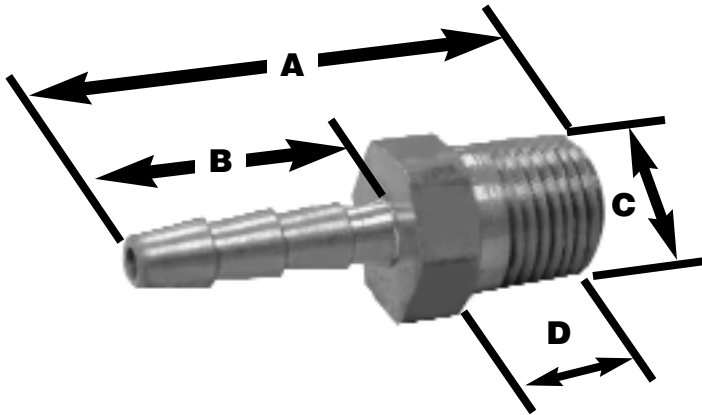

## BRASS HOSE BARB - HOSE BARB TO MALE PIPE

### PART NO. G25-086

#### features and benefits:

- Barb refers to hose I.D.
- Pressure Rating 200lbs.

This product and others like it can be found in the Jones Stephens catalog. Call today to order your catalog or download it from our website: [www.plumbest.com](http://www.plumbest.com)

PART NO.	BARB X MPT	A	B	C	D
□ G25-086	1/2" x 3/8"	1-3/4"	1"	1/2"	1/2"

jones stephens corporation  
3249 moody parkway • moody, alabama 35004  
toll free phone: 1-800-355-6637 • toll free fax: 1-800-462-6991  
[www.plumbest.com](http://www.plumbest.com)