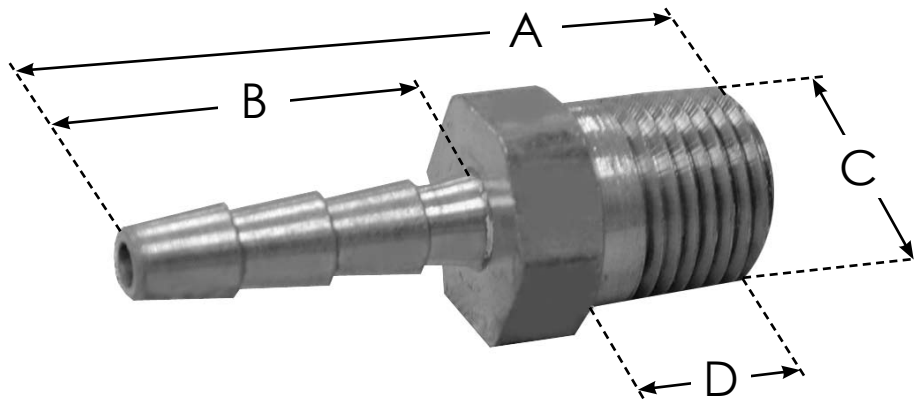

SPECIFICATION SUBMITTAL SHEET

JONES STEPHENS CORPORATION

BRASS HOSE BARB - HOSE BARB TO MALE PIPE

- Barb refers to hose ID

features and benefits:

This product and others like it can be found in the Jones Stephens catalog. Call today to order your catalog or download it from our website: www.plumbest.com

PART NO.	BARB x MPT	A	B	C	D
□ G25-022	1/8" x 1/8"	1"	1/2"	1/4"	3/8"

Jones Stephens Corporation
3249 Moody Parkway • Moody, Alabama 35004
Toll Free Phone: 1-800-355-6637 • Toll Free Fax: 1-800-462-6991
www.plumbest.com