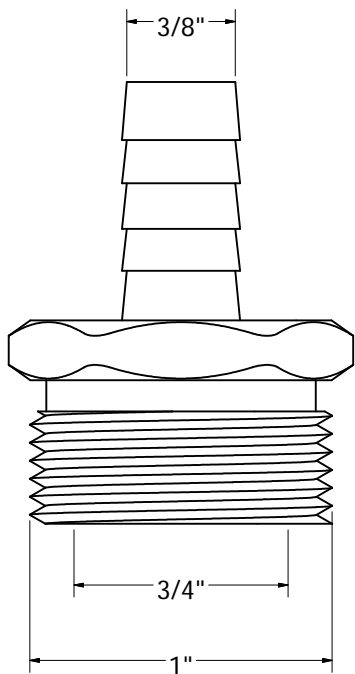

HOSE BARB TO MALE HOSE

PHONE NUMBER
1-800-355-6637
FAX NUMBER
1-800-462-6991
SCALE 3 : 1 DATE 1/21/15
SHEET 1 OF 1
DRAWN BY
ASHLEY KRALOVEC

PART NO.

G20040

HB X MHT

3/8" X 3/4"

CTN/MSTR

1