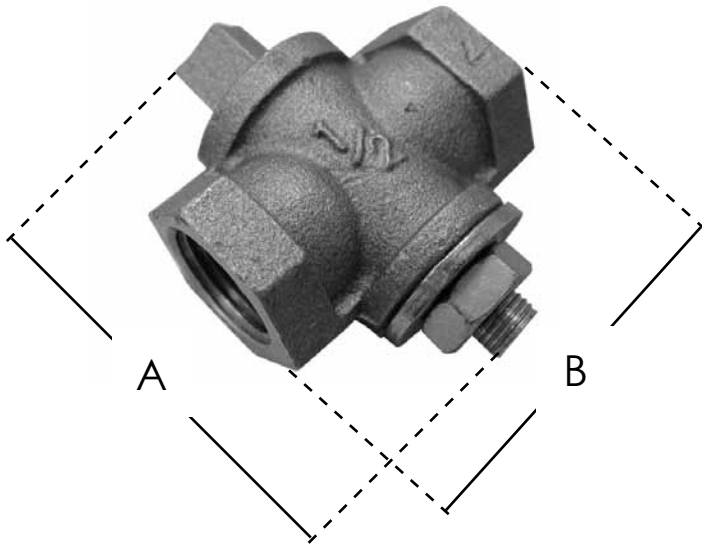

SPECIFICATION SUBMITTAL SHEET

JONES STEPHENS CORPORATION

GAS SHUT-OFF VALVE SQUARE HEAD

features and benefits:

- Rated at 2 PSIG
- Cast bronze plug style
- MADE IN USA

This product and others like it can be found in the Jones Stephens catalog. Call today to order your catalog or download it from our website:
www.plumbest.com

PART NO.	SIZE	A	B
□ G18100	1"	3 3/8"	2 3/4"

Jones Stephens Corporation
3249 Moody Parkway • Moody, Alabama 35004
Toll Free Phone: 1-800-355-6637 • Toll Free Fax: 1-800-462-6991
www.plumbest.com