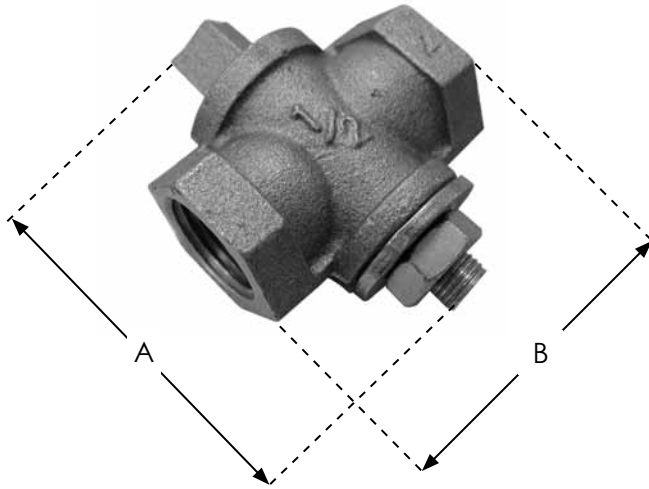

SPECIFICATION SUBMITTAL SHEET

JONES STEPHENS CORPORATION

GAS SHUT-OFF VALVE

SQUARE HEAD

features and benefits:

- Rated at 2 PSIG
- Cast bronze plug style
- MADE IN USA

This product and others like it can be found in the Jones Stephens catalog. Call today to order your catalog or download it from our website:
www.plumbest.com

PART NO.	SIZE	A	B
□ G18050	1/2" AGA	2 1/2"	2 1/16"

Jones Stephens Corporation
3249 Moody Parkway • Moody, Alabama 35004
Toll Free Phone: 1-800-355-6637 • Toll Free Fax: 1-800-462-6991
www.plumbest.com