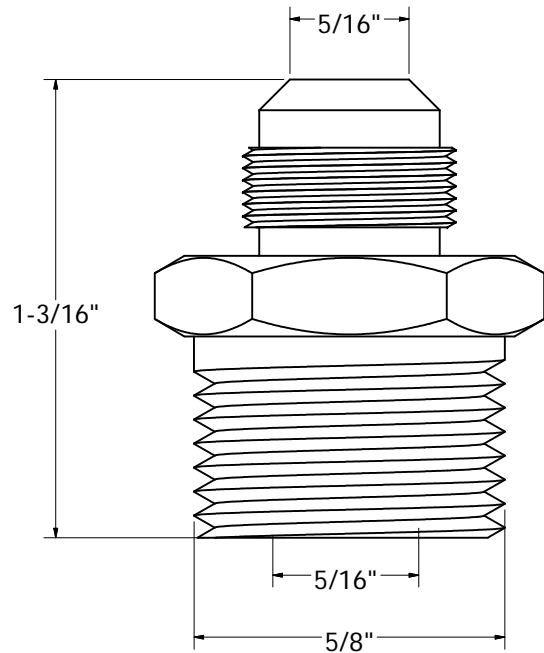

SPACE HEATER FITTING - MALE HALF UNION

- 9/16" - 24 FINE THREADED FLARE

PHONE NUMBER
1-800-355-6637
FAX NUMBER
1-800-462-6991
SCALE 4 : 1 DATE 1/29/14
SHEET 1 OF 1
DRAWN BY
ASHLEY KRALOVEC

PART NO.

F41006

OD X MIP

3/8" X 3/8"

CTN/MSTR

1