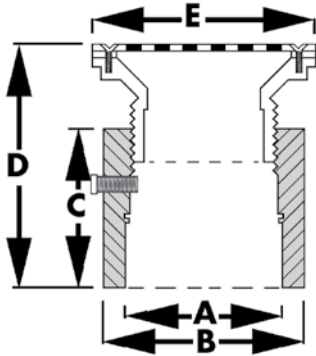

SPECIFICATION SUBMITTAL SHEET

JONES STEPHENS CORPORATION

3" x 4" PIPE FIT BASE W/3-1/2" PLASTIC SPUDS

7" SQUARE TOPS & 5" ROUND STRAINER

FITS OVER 3" OR INSIDE 4" SCH 40 DWV PIPE

features & benefits:

- Strainers are available in PB & NB
- Primer tapped, includes 1/2" plug
- Adjustable (see dimension D)

This product and others like it can be found in the Jones Stephens catalog. Call today to order your catalog or download it from our website: www.plumbest.com

	A	B	C	D	E
Square top	Over 3" pipe	Inside 4" pipe	4-1/2"	5-15/16" – 7-3/8"	7"

PVC

PART NO.	STRAINER	CTN QTY
<input type="checkbox"/> D53246	5" PB	1
<input type="checkbox"/> D53248	5" NB	1

ABS

PART NO.	STRAINER	CTN QTY
<input type="checkbox"/> D53247	5" PB	1
<input type="checkbox"/> D53249	5" NB	1