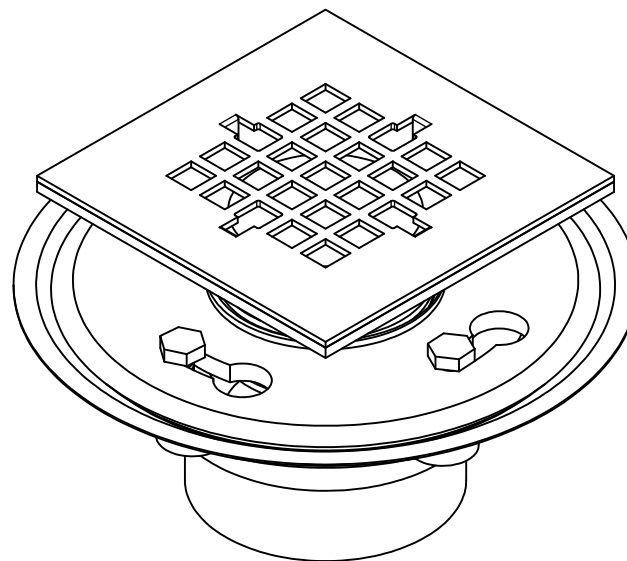

2" x 3" SHOWER DRAIN WITH 2" SPUD AND SNAP-IN 4-1/4" SQUARE STRAINER

PHONE NUMBER
1-800-355-6637
FAX NUMBER
1-800-462-6991
SCALE 1 : 1 DATE 11-30-12
SHEET 1 OF 1
DRAWN BY
ASHLEY KRALOVEC

PART NO.	D5088BN	D5088RB	D5088WB	D50888
FINISH	BRUSHED NICKEL	OIL RUBBED BRONZE	OLD WORLD BRONZE	STAINLESS STEEL
CTN QTY	1	1	1	1