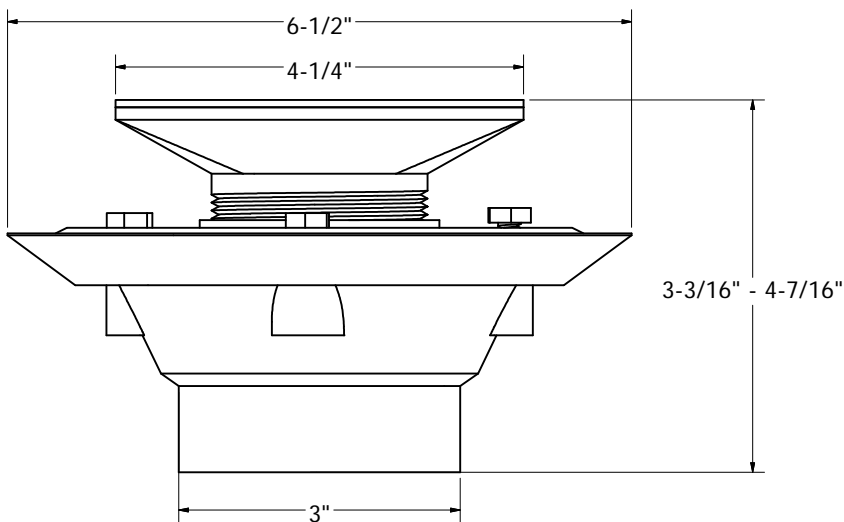

2" x 3" SHOWER DRAIN WITH 2" SPUD AND SNAP-IN 4-1/4" SQUARE STRAINER

PHONE NUMBER
1-800-355-6637
FAX NUMBER
1-800-462-6991
SCALE 1 : 1 DATE 11-30-12
SHEET 1 OF 1
DRAWN BY
ASHLEY KRALOVEC

PART NO.	D5088BN	D5088RB	D5088WB	D50888
FINISH	BRUSHED NICKEL	OIL RUBBED BRONZE	OLD WORLD BRONZE	STAINLESS STEEL
CTN QTY	1	1	1	1