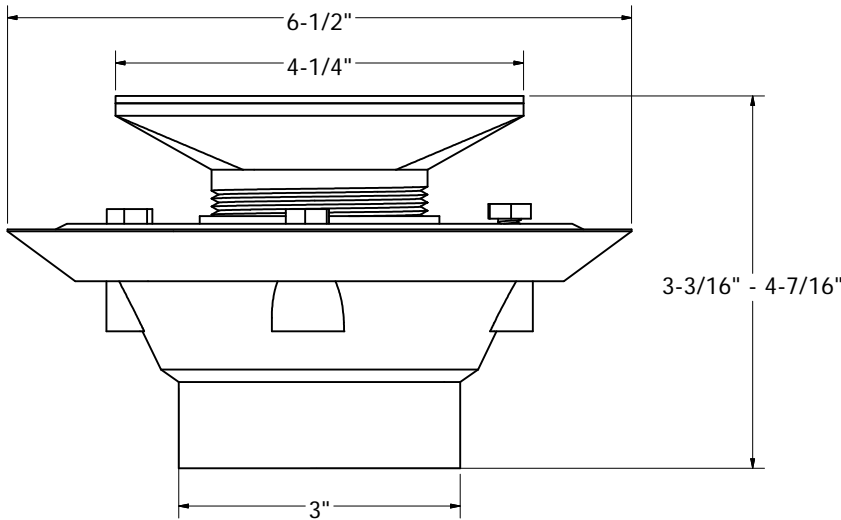

2" x 3" SHOWER DRAIN WITH 2" SPUD AND SNAP-IN 4-1/4" SQUARE STRAINER

PHONE NUMBER 1-800-355-6637	PART NO.	D5088BN	D5088RB	D5088WB	D50888
FAX NUMBER 1-800-462-6991	FINISH	BRUSHED NICKEL	OIL RUBBED BRONZE	OLD WORLD BRONZE	STAINLESS STEEL
SCALE 1 : 1	CTN QTY	1	1	1	1
DATE 11-30-12					
SHEET 1 OF 1					
DRAWN BY ASHLEY KRALOVEC					