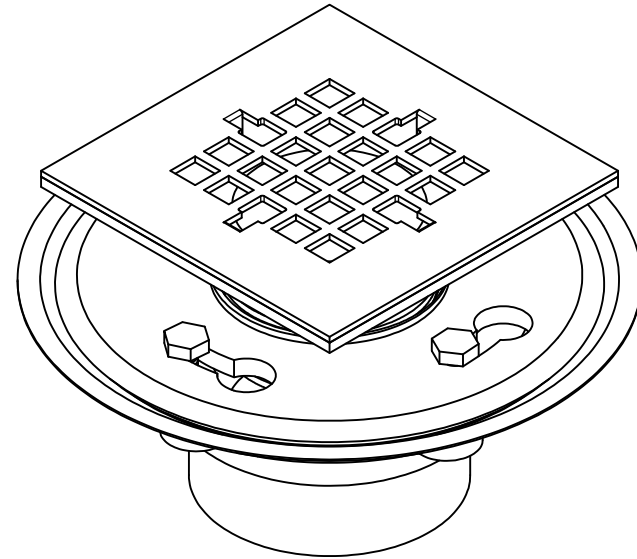

2" x 3" SHOWER DRAIN WITH 2" SPUD AND SNAP-IN 4-1/4" SQUARE STRAINER

PHONE NUMBER 1-800-355-6637	PART NO.	D5088BN	D5088RB	D5088WB	D50888
FAX NUMBER 1-800-462-6991	FINISH	BRUSHED NICKEL	OIL RUBBED BRONZE	OLD WORLD BRONZE	STAINLESS STEEL
SCALE 1 : 1	CTN QTY	1	1	1	1
DATE 11-30-12					
SHEET 1 OF 1					
DRAWN BY ASHLEY KRALOVEC					