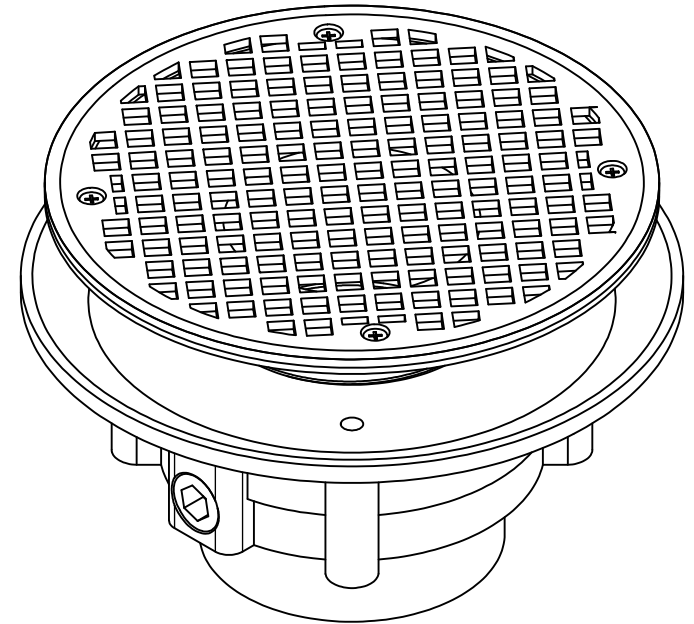

3" X 4" HEAVY DUTY SLAB DRAIN BASE WITH 3-1/2" METAL SPUDS 4", 5", 6", 8", OR 9" ROUND STRAINER ITS OVER 3" AND INSIDE 4" SCHEDULE 40 DWV PIPE

MADE IN THE  
**USA**

PHONE NUMBER  
**1-800-355-6637**  
FAX NUMBER  
**1-800-462-6991**  
SCALE .8 : 1 DATE 12-22-10  
SHEET 1 OF 1  
DRAWN BY ASHLEY KRALOVEC

PART NO.	D49467	D49468	D49469	D49470	D49471	D49472		
STRAINER	8" PB	8" PB	8" NB	8" NB	8" CP	8" CP		
MATERIAL	PVC	ABS	PVC	ABS	PVC	ABS		