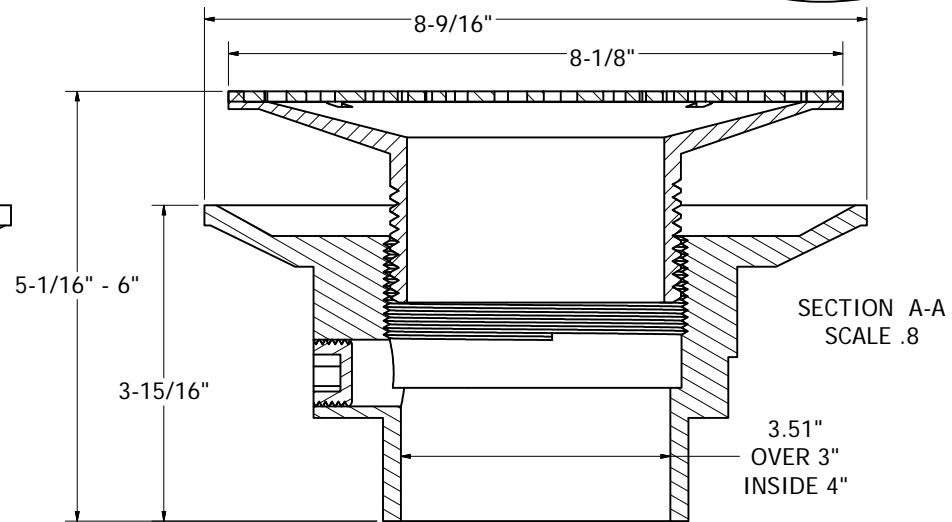

3" X 4" HEAVY DUTY SLAB DRAIN BASE WITH 3-1/2" METAL SPUDS 4", 5", 6", 8", OR 9" ROUND STRAINER ITS OVER 3" AND INSIDE 4" SCHEDULE 40 DWV PIPE

MADE IN THE  
**USA**

PHONE NUMBER  
**1-800-355-6637**  
FAX NUMBER  
**1-800-462-6991**  
SCALE .8 : 1 DATE 12-22-10  
SHEET 1 OF 1  
DRAWN BY ASHLEY KRALOVEC

PART NO.	D49467	D49468	D49469	D49470	D49471	D49472		
STRAINER	8" PB	8" PB	8" NB	8" NB	8" CP	8" CP		
MATERIAL	PVC	ABS	PVC	ABS	PVC	ABS		