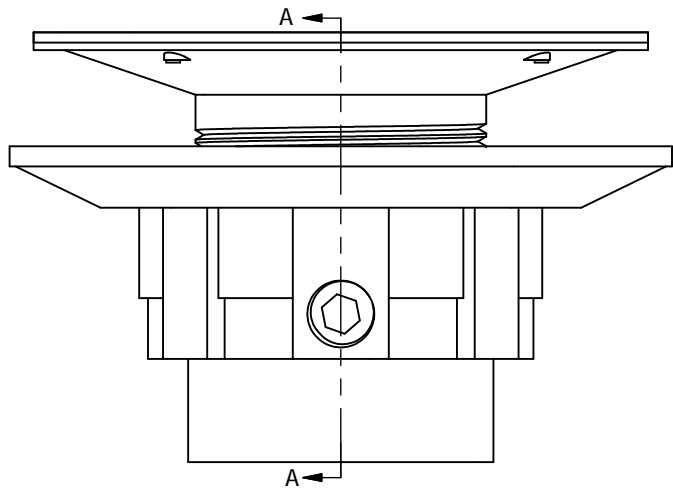

3" X 4" HEAVY DUTY SLAB DRAIN BASE WITH 3-1/2" METAL SPUDS 4", 5", 6", 8", OR 9" ROUND STRAINER ITS OVER 3" AND INSIDE 4" SCHEDULE 40 DWV PIPE

MADE IN THE  
**USA**

PHONE NUMBER  
**1-800-355-6637**  
FAX NUMBER  
**1-800-462-6991**  
SCALE .8 : 1 DATE 12-22-10  
SHEET 1 OF 1  
DRAWN BY ASHLEY KRALOVEC

PART NO.	D49467	D49468	D49469	D49470	D49471	D49472		
STRAINER	8" PB	8" PB	8" NB	8" NB	8" CP	8" CP		
MATERIAL	PVC	ABS	PVC	ABS	PVC	ABS		