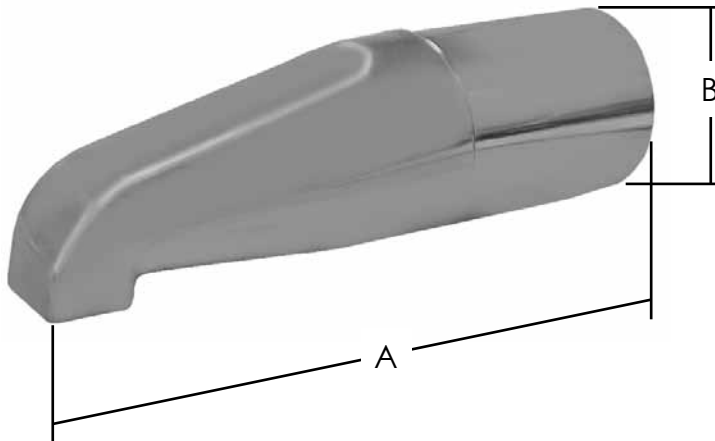

## 8" TWO PIECE CHROME PLATED TUB SPOUT

### features and benefits:

- Two piece design
- 1/2" FIP Nose connection
- Zamak material

This product and others like it can be found in the Jones Stephens catalog. Call today to order your catalog or download it from our website:  
[www.plumbest.com](http://www.plumbest.com)