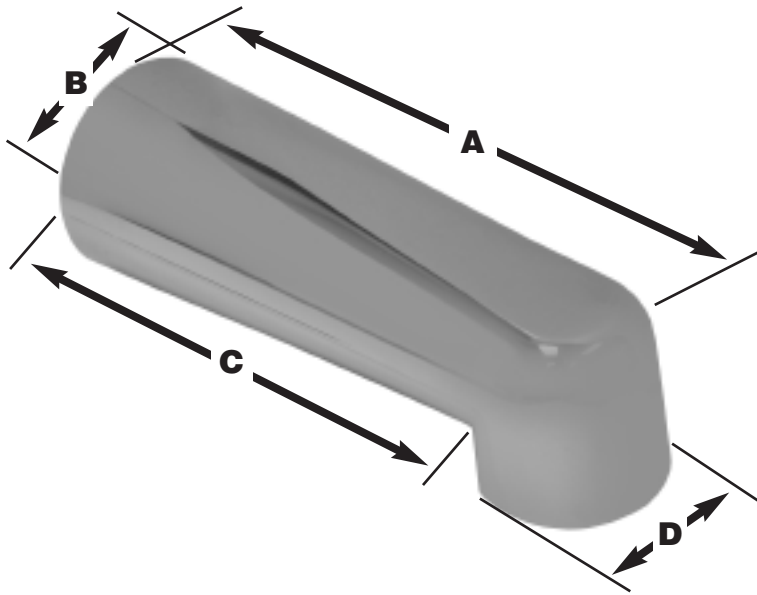

SPECIFICATION SUBMITTAL SHEET

j o n e s s t e p h e n s c o r p o r a t i o n

7" CHROME PLATED TUB SPOUT

PART NO.(s)
D01-026, D01-027

features and benefits:

- Longer length for today's larger tubs
- CTS unit comes with hex key

This product and others like it can be found in the Jones Stephens catalog. Call today to order your catalog or download it from our website: www.plumbest.com

PART NO.	SIZE	CONNECTION	A	B	C	D
<input type="checkbox"/> D01-026	7"	1/2" FIP	7"	2 1/2"	5 1/2"	2"
<input type="checkbox"/> D01-027	7"	1/2" CTS Slide	7 1/16"	2 1/2"	5 1/2"	2"