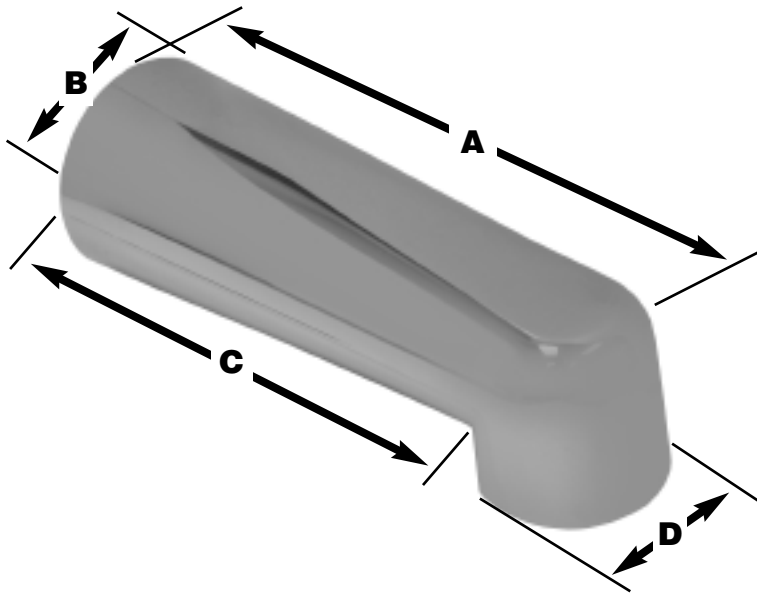

## 7" CHROME PLATED TUB SPOUT

**PART NO.(s)**  
**D01-026, D01-027**

### features and benefits:

- Longer length for today's larger tubs
- CTS unit comes with hex key

This product and others like it can be found in the Jones Stephens catalog. Call today to order your catalog or download it from our website: [www.plumbest.com](http://www.plumbest.com)

PART NO.	SIZE	CONNECTION	A	B	C	D
<input type="checkbox"/> D01-026	7"	1/2" FIP	7"	2 1/2"	5 1/2"	2"
<input type="checkbox"/> D01-027	7"	1/2" CTS Slide	7 1/16"	2 1/2"	5 1/2"	2"

jones stephens corporation  
3249 moody parkway • moody, alabama 35004  
toll free phone: 1-800-355-6637 • toll free fax: 1-800-462-6991  
[www.plumbest.com](http://www.plumbest.com)