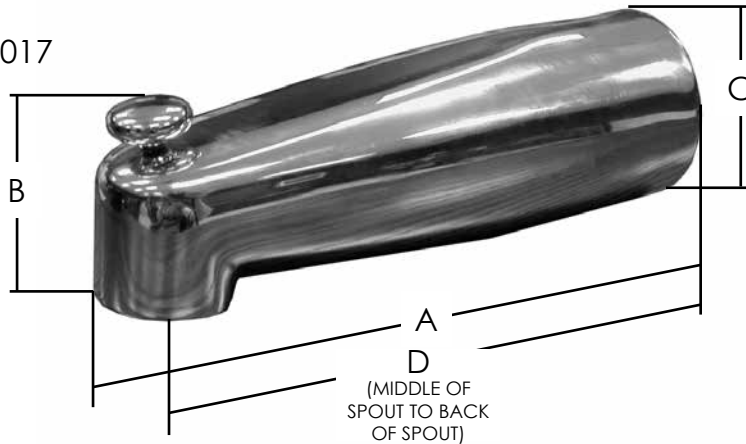

## 9" CHROME PLATED TUB SPOUTS

D01-017

### features and benefits:

- One piece design
- 1/2" nose connection
- Solid brass construction

This product and others like it can be found in the Jones Stephens catalog.

Call today to order your catalog or download it from our website:

[www.jonesstephens.com](http://www.jonesstephens.com)

D01-018

PART NO.	DESCRIPTION	A	B	C	D
<input type="checkbox"/> D01-017	9" CP brass diverter spout	9"	3 3/8"	2 3/4" ID	8 1/2"
<input type="checkbox"/> D01-018	9" CP brass tub spout	9"	2"	2 3/4" ID	8 1/2"