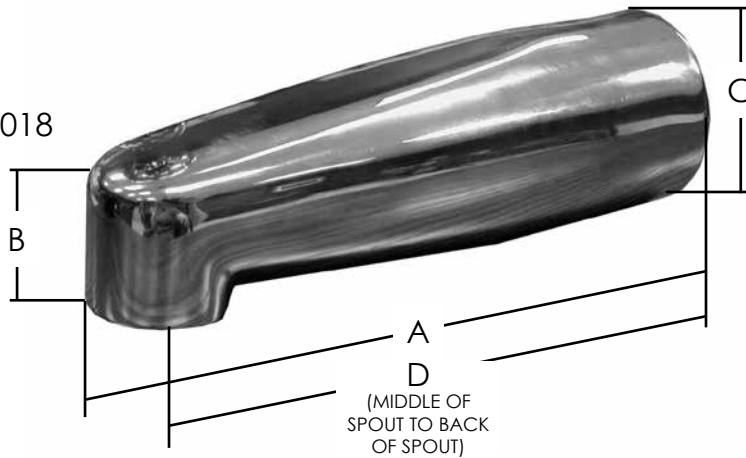

## 9" CHROME PLATED TUB SPOUTS

D01-017

### features and benefits:

- One piece design
- 1/2" nose connection
- Solid brass construction

This product and others like it can be found in the Jones Stephens catalog.

Call today to order your catalog or download it from our website:

[www.jonesstephens.com](http://www.jonesstephens.com)

D01-018

PART NO.	DESCRIPTION	A	B	C	D
<input type="checkbox"/> D01-017	9" CP brass diverter spout	9"	3 3/8"	2 3/4" ID	8 1/2"
<input type="checkbox"/> D01-018	9" CP brass tub spout	9"	2"	2 3/4" ID	8 1/2"