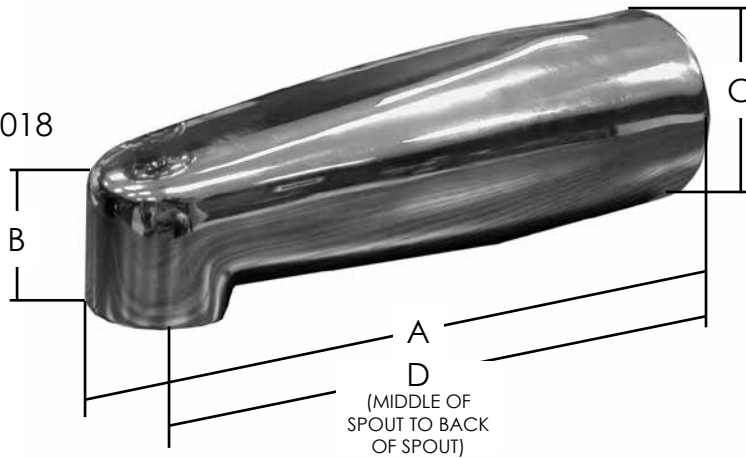

SPECIFICATION SUBMITTAL SHEET

JONES STEPHENS CORPORATION

9" CHROME PLATED TUB SPOUTS

D01-017

features and benefits:

- One piece design
- 1/2" nose connection
- Solid brass construction

This product and others like it can be found in the Jones Stephens catalog.

Call today to order your catalog or download it from our website:

www.jonesstephens.com

D01-018

PART NO.	DESCRIPTION	A	B	C	D
<input type="checkbox"/> D01-017	9" CP brass diverter spout	9"	3 3/8"	2 3/4" ID	8 1/2"
<input type="checkbox"/> D01-018	9" CP brass tub spout	9"	2"	2 3/4" ID	8 1/2"