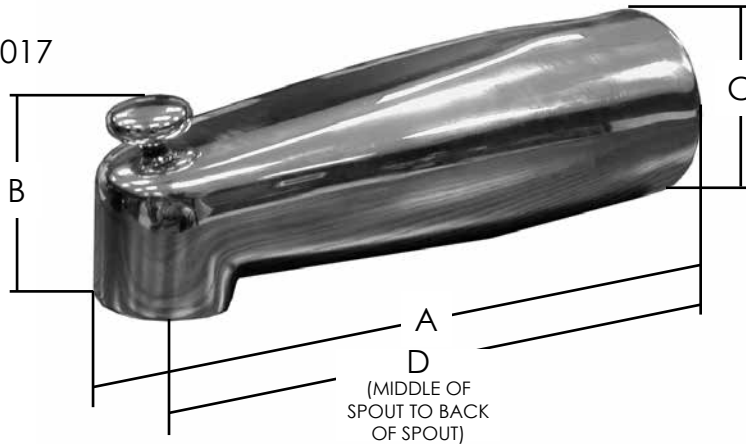

SPECIFICATION SUBMITTAL SHEET

JONES STEPHENS CORPORATION

9" CHROME PLATED TUB SPOUTS

D01-017

features and benefits:

- One piece design
- 1/2" nose connection
- Solid brass construction

This product and others like it can be found in the Jones Stephens catalog.

Call today to order your catalog or download it from our website:

www.jonesstephens.com

D01-018

PART NO.	DESCRIPTION	A	B	C	D
<input type="checkbox"/> D01-017	9" CP brass diverter spout	9"	3 3/8"	2 3/4" ID	8 1/2"
<input type="checkbox"/> D01-018	9" CP brass tub spout	9"	2"	2 3/4" ID	8 1/2"