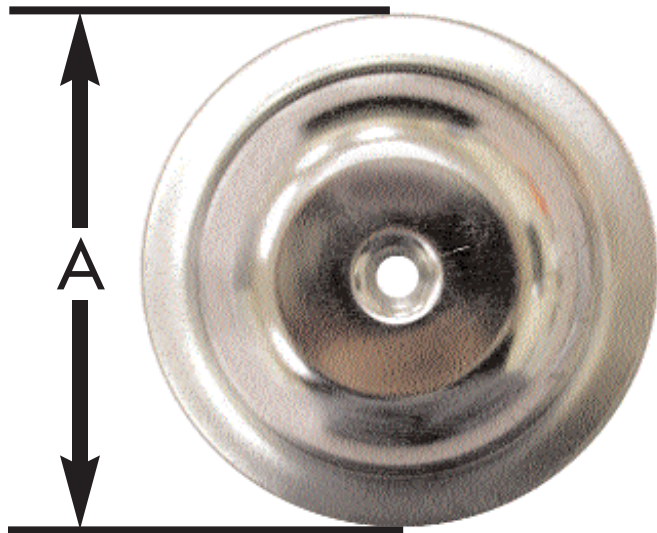

SPECIFICATION SUBMITTAL SHEET

j o n e s s t e p h e n s c o r p o r a t i o n

STAINLESS STEEL DOME COVER PLATES

features and benefits:

- High grade stainless steel

This product and others like it can be found in the Jones Stephens catalog. Call today to order your catalog or download it from our website: www.plumbest.com

PART NO.	DESCRIPTION	A
<input type="checkbox"/> C98-014	4" SS dome cover plate	4"
<input type="checkbox"/> C98-016	6" SS dome cover plate	6"
<input type="checkbox"/> C98-018	8" SS dome cover plate	8"

INDIVIDUALLY BAGGED WITH
#14 WOOD SCREW AND
1/4" x 2 1/2" MACHINE SCREW