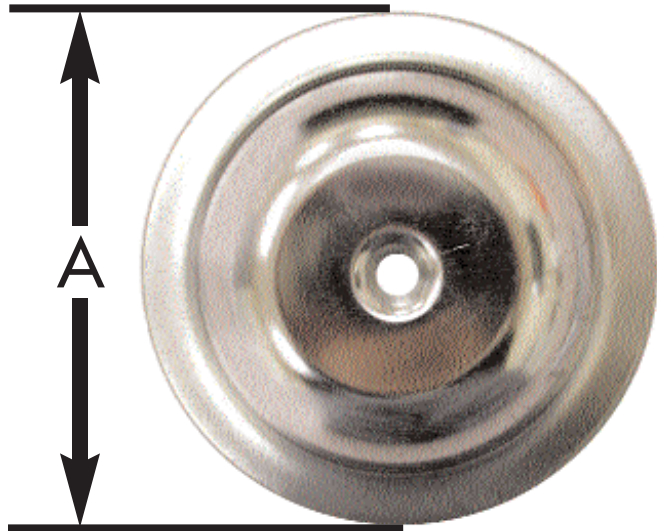

SPECIFICATION SUBMITTAL SHEET

j o n e s s t e p h e n s c o r p o r a t i o n

STAINLESS STEEL DOME COVER PLATES

features and benefits:

- High grade stainless steel

This product and others like it can be found in the Jones Stephens catalog. Call today to order your catalog or download it from our website: www.plumbest.com

PART NO.	DESCRIPTION	A
<input type="checkbox"/> C98-014	4" SS dome cover plate	4"
<input type="checkbox"/> C98-016	6" SS dome cover plate	6"
<input type="checkbox"/> C98-018	8" SS dome cover plate	8"

INDIVIDUALLY BAGGED WITH
#14 WOOD SCREW AND
1/4" x 2 1/2" MACHINE SCREW