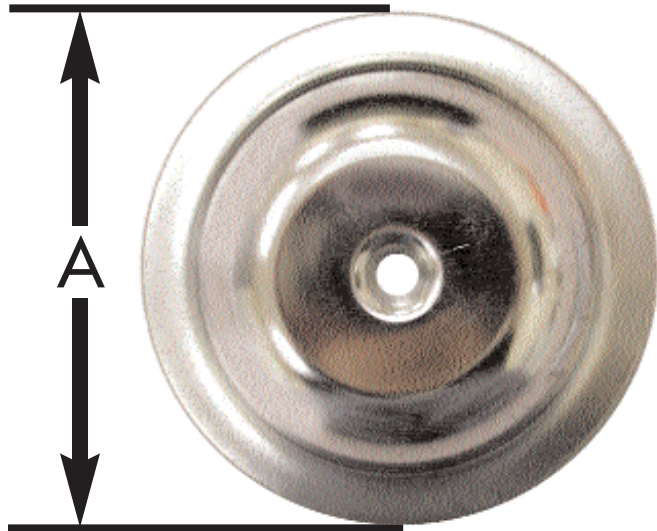

SPECIFICATION SUBMITTAL SHEET

j o n e s s t e p h e n s c o r p o r a t i o n

STAINLESS STEEL DOME COVER PLATES

features and benefits:

- High grade stainless steel

This product and others like it can be found in the Jones Stephens catalog. Call today to order your catalog or download it from our website: www.plumbest.com

| PART NO. | DESCRIPTION | A |
|----------------------------------|------------------------|----|
| <input type="checkbox"/> C98-014 | 4" SS dome cover plate | 4" |
| <input type="checkbox"/> C98-016 | 6" SS dome cover plate | 6" |
| <input type="checkbox"/> C98-018 | 8" SS dome cover plate | 8" |