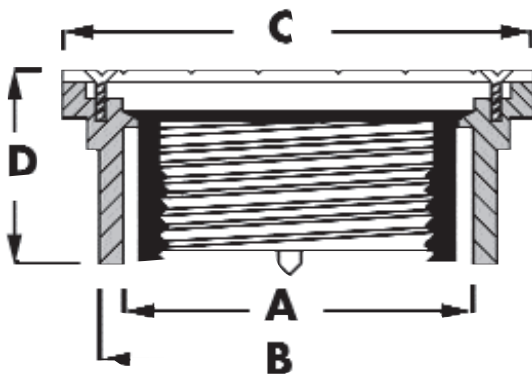

### features and benefits:

- 3" x 4" fits over 3" or inside 4" Schedule 40 DWV pipe
- 4" fits over 4" Schedule 40 DWV pipe
- Cleanouts supplied with T Cone Test Plug installed
- Access fittings for use with internal pipe cleanout, order separately

This product and others like it can be found in the Jones Stephens catalog. Call today to order your catalog or download it from our website:  
[www.plumbest.com](http://www.plumbest.com)

| PVC                              | ABS                              | A       | B         | C       | D      |
|----------------------------------|----------------------------------|---------|-----------|---------|--------|
| <b>CLEANOUTS</b>                 |                                  |         |           |         |        |
| <input type="checkbox"/> C60-162 | <input type="checkbox"/> C60-163 | Over 3" | Inside 4" | 5 3/16" | 2 1/2" |
| <input type="checkbox"/> C60-165 | <input type="checkbox"/> C60-167 | Over 3" | Inside 4" | 5 3/16" | 2 1/2" |
| <input type="checkbox"/> C60-160 | <input type="checkbox"/> C60-161 | Over 3" | Inside 4" | 5 3/16" | 2 1/2" |
| <input type="checkbox"/> C60-164 | <input type="checkbox"/> C60-166 | Over 4" | 4"        | 6 1/8"  | 2 1/2" |
| <input type="checkbox"/> C60-142 | <input type="checkbox"/> C60-143 | Over 4" | 4"        | 6 1/8"  | 2 1/2" |
| <input type="checkbox"/> C60-146 | <input type="checkbox"/> C60-147 | Over 4" | 4"        | 6 1/8"  | 2 1/2" |
| <input type="checkbox"/> C60-140 | <input type="checkbox"/> C60-141 | Over 4" | 4"        | 6 1/8"  | 2 1/2" |
| <input type="checkbox"/> C60-144 | <input type="checkbox"/> C60-145 | Over 4" | 4"        | 6 1/8"  | 2 1/2" |