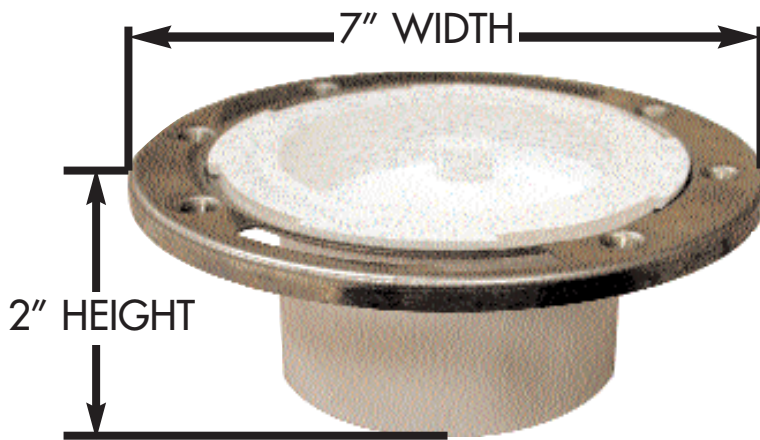

## PLUMB FIT CLOSET FLANGES WITH STAINLESS STEEL SWIVEL RING

### features and benefits:

- For Schedule 40 DWV pipe
- Radial slots for closet bolts;  
6 screw holes
- Exclusive 300 grade stainless with plumb fit bodies

This product and others like it can be found in the Jones Stephens catalog. Call today to order your catalog or download it from our website: [www.plumbest.com](http://www.plumbest.com)

PVC PART #	ABS PART #	DESCRIPTION
<b>WITH KNOCKOUTS</b>		
<input type="checkbox"/> C57-034	<input type="checkbox"/> C58-038	OVER 3" INSIDE 4"
<input type="checkbox"/> C57-040	<input type="checkbox"/> C58-040	OVER 4"
<b>LESS KNOCKOUTS</b>		
<input type="checkbox"/> C57-134	<input type="checkbox"/> C58-134	OVER 3" INSIDE 4"
<input type="checkbox"/> C57-140	<input type="checkbox"/> C58-140	OVER 4" PIPE
<input type="checkbox"/> C57-234	<input type="checkbox"/> C58-234	INSIDE 3" PIPE; 4" LONG
<input type="checkbox"/> C57-236	<input type="checkbox"/> C58-236	INSIDE 3" PIPE; 6" LONG
<input type="checkbox"/> C57-334	<input type="checkbox"/> C58-334	OVER 3" INSIDE 4"; 6 LONG
<input type="checkbox"/> C57-434	<input type="checkbox"/> C58-434	OVER 3" INSIDE 4"; OFFSET