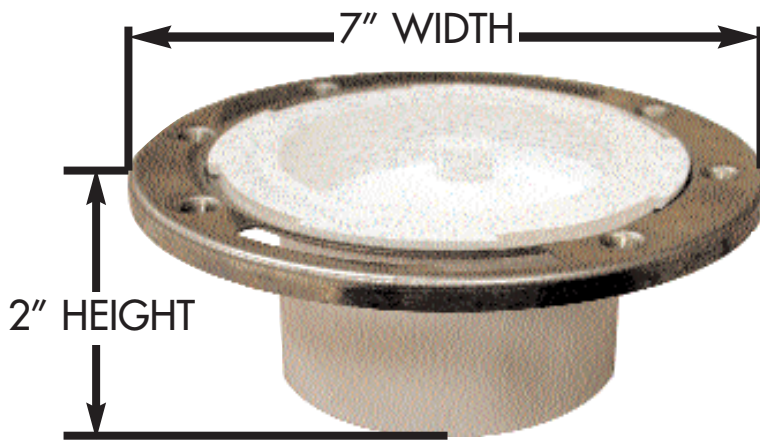

## PLUMB FIT CLOSET FLANGES WITH STAINLESS STEEL SWIVEL RING

### features and benefits:

- For Schedule 40 DWV pipe
- Radial slots for closet bolts;  
6 screw holes
- Exclusive 300 grade stainless  
with plumb fit bodies

This product and others like it can be found in the Jones Stephens catalog. Call today to order your catalog or download it from our website: [www.plumbest.com](http://www.plumbest.com)

PVC PART #	ABS PART #	DESCRIPTION
<b>WITH KNOCKOUTS</b>		
<input type="checkbox"/> C57-034	<input type="checkbox"/> C58-038	OVER 3" INSIDE 4"
<input type="checkbox"/> C57-040	<input type="checkbox"/> C58-040	OVER 4"
<b>LESS KNOCKOUTS</b>		
<input type="checkbox"/> C57-134	<input type="checkbox"/> C58-134	OVER 3" INSIDE 4"
<input type="checkbox"/> C57-140	<input type="checkbox"/> C58-140	OVER 4" PIPE
<input type="checkbox"/> C57-234	<input type="checkbox"/> C58-234	INSIDE 3" PIPE; 4" LONG
<input type="checkbox"/> C57-236	<input type="checkbox"/> C58-236	INSIDE 3" PIPE; 6" LONG
<input type="checkbox"/> C57-334	<input type="checkbox"/> C58-334	OVER 3" INSIDE 4"; 6 LONG
<input type="checkbox"/> C57-434	<input type="checkbox"/> C58-434	OVER 3" INSIDE 4"; OFFSET