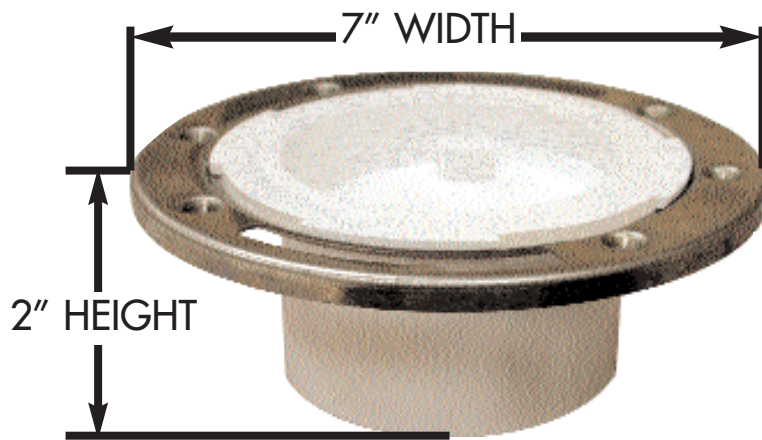

SPECIFICATION SUBMITTAL SHEET

j o n e s s t e p h e n s c o r p o r a t i o n

PLUMB FIT CLOSET FLANGES WITH STAINLESS STEEL SWIVEL RING

features and benefits:

- For Schedule 40 DWV pipe
- Radial slots for closet bolts;
6 screw holes
- Exclusive 300 grade stainless
with plumb fit bodies

This product and others like it can be found in the Jones Stephens catalog. Call today to order your catalog or download it from our website: www.plumbest.com

PVC PART #	ABS PART #	DESCRIPTION
WITH KNOCKOUTS		
<input type="checkbox"/> C57-034	<input type="checkbox"/> C58-038	OVER 3" INSIDE 4"
<input type="checkbox"/> C57-040	<input type="checkbox"/> C58-040	OVER 4"
LESS KNOCKOUTS		
<input type="checkbox"/> C57-134	<input type="checkbox"/> C58-134	OVER 3" INSIDE 4"
<input type="checkbox"/> C57-140	<input type="checkbox"/> C58-140	OVER 4" PIPE
<input type="checkbox"/> C57-234	<input type="checkbox"/> C58-234	INSIDE 3" PIPE; 4" LONG
<input type="checkbox"/> C57-236	<input type="checkbox"/> C58-236	INSIDE 3" PIPE; 6" LONG
<input type="checkbox"/> C57-334	<input type="checkbox"/> C58-334	OVER 3" INSIDE 4"; 6 LONG
<input type="checkbox"/> C57-434	<input type="checkbox"/> C58-434	OVER 3" INSIDE 4"; OFFSET