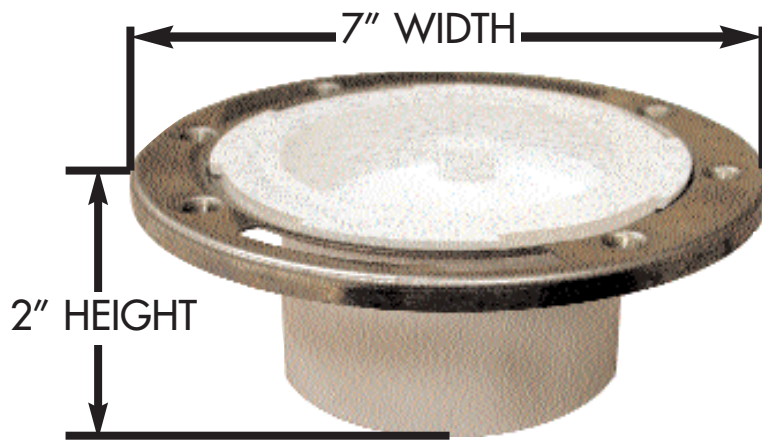

SPECIFICATION SUBMITTAL SHEET

j o n e s s t e p h e n s c o r p o r a t i o n

PLUMB FIT CLOSET FLANGES WITH STAINLESS STEEL SWIVEL RING

features and benefits:

- For Schedule 40 DWV pipe
- Radial slots for closet bolts; 6 screw holes
- Exclusive 300 grade stainless with plumb fit bodies

This product and others like it can be found in the Jones Stephens catalog. Call today to order your catalog or download it from our website: www.plumbest.com

PVC PART #	ABS PART #	DESCRIPTION
WITH KNOCKOUTS		
<input type="checkbox"/> C57-034	<input type="checkbox"/> C58-038	OVER 3" INSIDE 4"
<input type="checkbox"/> C57-040	<input type="checkbox"/> C58-040	OVER 4"
LESS KNOCKOUTS		
<input type="checkbox"/> C57-134	<input type="checkbox"/> C58-134	OVER 3" INSIDE 4"
<input type="checkbox"/> C57-140	<input type="checkbox"/> C58-140	OVER 4" PIPE
<input type="checkbox"/> C57-234	<input type="checkbox"/> C58-234	INSIDE 3" PIPE; 4" LONG
<input type="checkbox"/> C57-236	<input type="checkbox"/> C58-236	INSIDE 3" PIPE; 6" LONG
<input type="checkbox"/> C57-334	<input type="checkbox"/> C58-334	OVER 3" INSIDE 4"; 6 LONG
<input type="checkbox"/> C57-434	<input type="checkbox"/> C58-434	OVER 3" INSIDE 4"; OFFSET