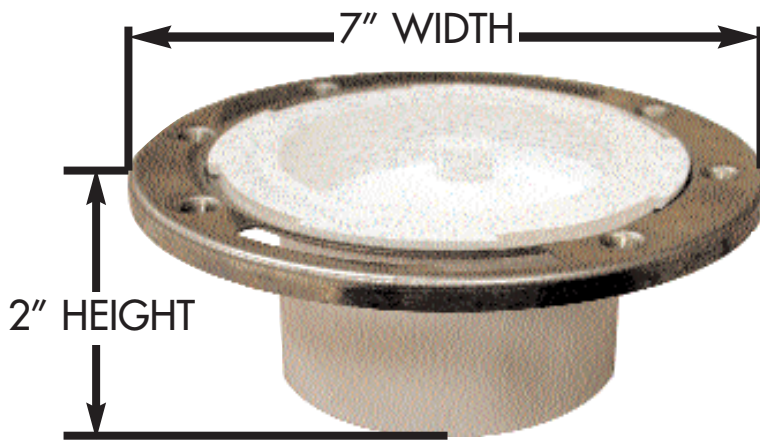

## PLUMB FIT CLOSET FLANGES WITH STAINLESS STEEL SWIVEL RING

### features and benefits:

- For Schedule 40 DWV pipe
- Radial slots for closet bolts; 6 screw holes
- Exclusive 300 grade stainless with plumb fit bodies

This product and others like it can be found in the Jones Stephens catalog. Call today to order your catalog or download it from our website: [www.plumbest.com](http://www.plumbest.com)

PVC PART #	ABS PART #	DESCRIPTION
<b>WITH KNOCKOUTS</b>		
<input type="checkbox"/> C57-034	<input type="checkbox"/> C58-038	OVER 3" INSIDE 4"
<input type="checkbox"/> C57-040	<input type="checkbox"/> C58-040	OVER 4"
<b>LESS KNOCKOUTS</b>		
<input type="checkbox"/> C57-134	<input type="checkbox"/> C58-134	OVER 3" INSIDE 4"
<input type="checkbox"/> C57-140	<input type="checkbox"/> C58-140	OVER 4" PIPE
<input type="checkbox"/> C57-234	<input type="checkbox"/> C58-234	INSIDE 3" PIPE; 4" LONG
<input type="checkbox"/> C57-236	<input type="checkbox"/> C58-236	INSIDE 3" PIPE; 6" LONG
<input type="checkbox"/> C57-334	<input type="checkbox"/> C58-334	OVER 3" INSIDE 4"; 6 LONG
<input type="checkbox"/> C57-434	<input type="checkbox"/> C58-434	OVER 3" INSIDE 4"; OFFSET