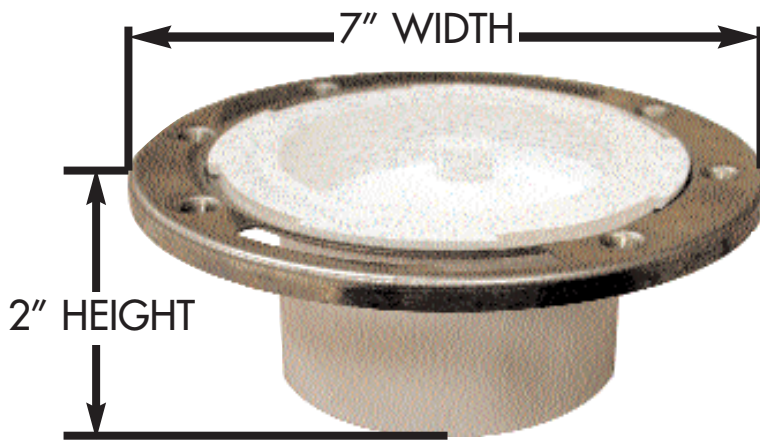

## PLUMB FIT CLOSET FLANGES WITH STAINLESS STEEL SWIVEL RING

### features and benefits:

- For Schedule 40 DWV pipe
- Radial slots for closet bolts;  
6 screw holes
- Exclusive 300 grade stainless  
with plumb fit bodies

This product and others like it can be found in the Jones Stephens catalog. Call today to order your catalog or download it from our website: [www.plumbest.com](http://www.plumbest.com)

| PVC PART #                       | ABS PART #                       | DESCRIPTION               |
|----------------------------------|----------------------------------|---------------------------|
| <b>WITH KNOCKOUTS</b>            |                                  |                           |
| <input type="checkbox"/> C57-034 | <input type="checkbox"/> C58-038 | OVER 3" INSIDE 4"         |
| <input type="checkbox"/> C57-040 | <input type="checkbox"/> C58-040 | OVER 4"                   |
| <b>LESS KNOCKOUTS</b>            |                                  |                           |
| <input type="checkbox"/> C57-134 | <input type="checkbox"/> C58-134 | OVER 3" INSIDE 4"         |
| <input type="checkbox"/> C57-140 | <input type="checkbox"/> C58-140 | OVER 4" PIPE              |
| <input type="checkbox"/> C57-234 | <input type="checkbox"/> C58-234 | INSIDE 3" PIPE; 4" LONG   |
| <input type="checkbox"/> C57-236 | <input type="checkbox"/> C58-236 | INSIDE 3" PIPE; 6" LONG   |
| <input type="checkbox"/> C57-334 | <input type="checkbox"/> C58-334 | OVER 3" INSIDE 4"; 6 LONG |
| <input type="checkbox"/> C57-434 | <input type="checkbox"/> C58-434 | OVER 3" INSIDE 4"; OFFSET |