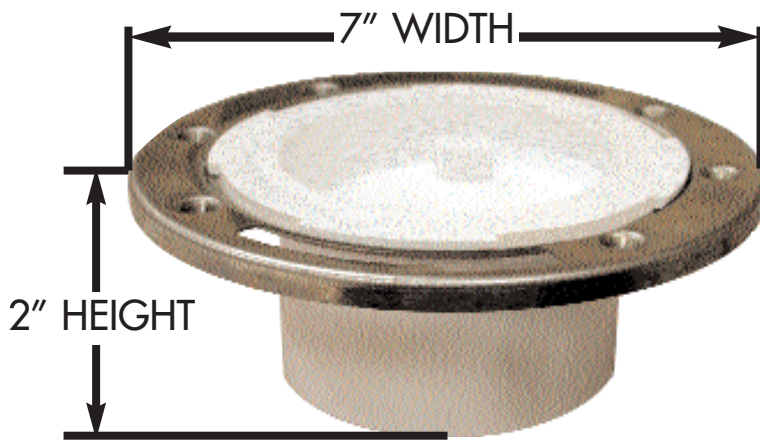

SPECIFICATION SUBMITTAL SHEET

jones stephens corporation

PLUMB FIT CLOSET FLANGES WITH STAINLESS STEEL SWIVEL RING

features and benefits:

- For Schedule 40 DWV pipe
- Radial slots for closet bolts;
6 screw holes
- Exclusive 300 grade stainless
with plumb fit bodies

This product and others like it can be found in the Jones Stephens catalog. Call today to order your catalog or download it from our website: www.plumbest.com

PVC PART #	ABS PART #	DESCRIPTION
WITH KNOCKOUTS		
<input type="checkbox"/> C57-034	<input type="checkbox"/> C58-038	OVER 3" INSIDE 4"
<input type="checkbox"/> C57-040	<input type="checkbox"/> C58-040	OVER 4"
LESS KNOCKOUTS		
<input type="checkbox"/> C57-134	<input type="checkbox"/> C58-134	OVER 3" INSIDE 4"
<input type="checkbox"/> C57-140	<input type="checkbox"/> C58-140	OVER 4" PIPE
<input type="checkbox"/> C57-234	<input type="checkbox"/> C58-234	INSIDE 3" PIPE; 4" LONG
<input type="checkbox"/> C57-236	<input type="checkbox"/> C58-236	INSIDE 3" PIPE; 6" LONG
<input type="checkbox"/> C57-334	<input type="checkbox"/> C58-334	OVER 3" INSIDE 4"; 6 LONG
<input type="checkbox"/> C57-434	<input type="checkbox"/> C58-434	OVER 3" INSIDE 4"; OFFSET