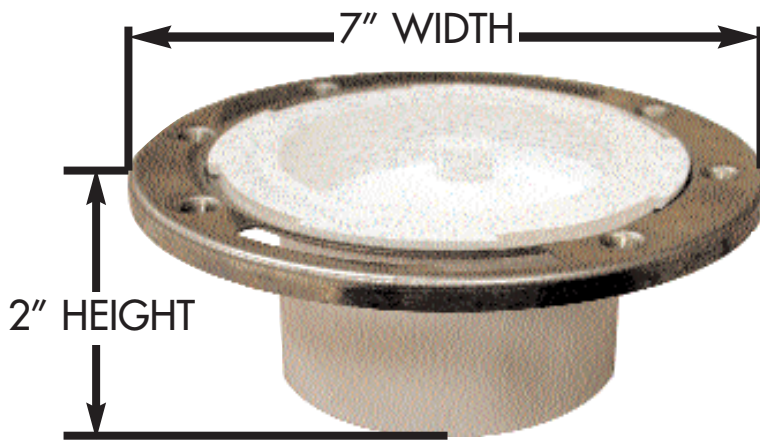

SPECIFICATION SUBMITTAL SHEET

j o n e s s t e p h e n s c o r p o r a t i o n

PLUMB FIT CLOSET FLANGES WITH STAINLESS STEEL SWIVEL RING

features and benefits:

- For Schedule 40 DWV pipe
- Radial slots for closet bolts;
6 screw holes
- Exclusive 300 grade stainless
with plumb fit bodies

This product and others like it can be found in the Jones Stephens catalog. Call today to order your catalog or download it from our website: www.plumbest.com

PVC PART #	ABS PART #	DESCRIPTION
WITH KNOCKOUTS		
<input type="checkbox"/> C57-034	<input type="checkbox"/> C58-038	OVER 3" INSIDE 4"
<input type="checkbox"/> C57-040	<input type="checkbox"/> C58-040	OVER 4"
LESS KNOCKOUTS		
<input type="checkbox"/> C57-134	<input type="checkbox"/> C58-134	OVER 3" INSIDE 4"
<input type="checkbox"/> C57-140	<input type="checkbox"/> C58-140	OVER 4" PIPE
<input type="checkbox"/> C57-234	<input type="checkbox"/> C58-234	INSIDE 3" PIPE; 4" LONG
<input type="checkbox"/> C57-236	<input type="checkbox"/> C58-236	INSIDE 3" PIPE; 6" LONG
<input type="checkbox"/> C57-334	<input type="checkbox"/> C58-334	OVER 3" INSIDE 4"; 6 LONG
<input type="checkbox"/> C57-434	<input type="checkbox"/> C58-434	OVER 3" INSIDE 4"; OFFSET