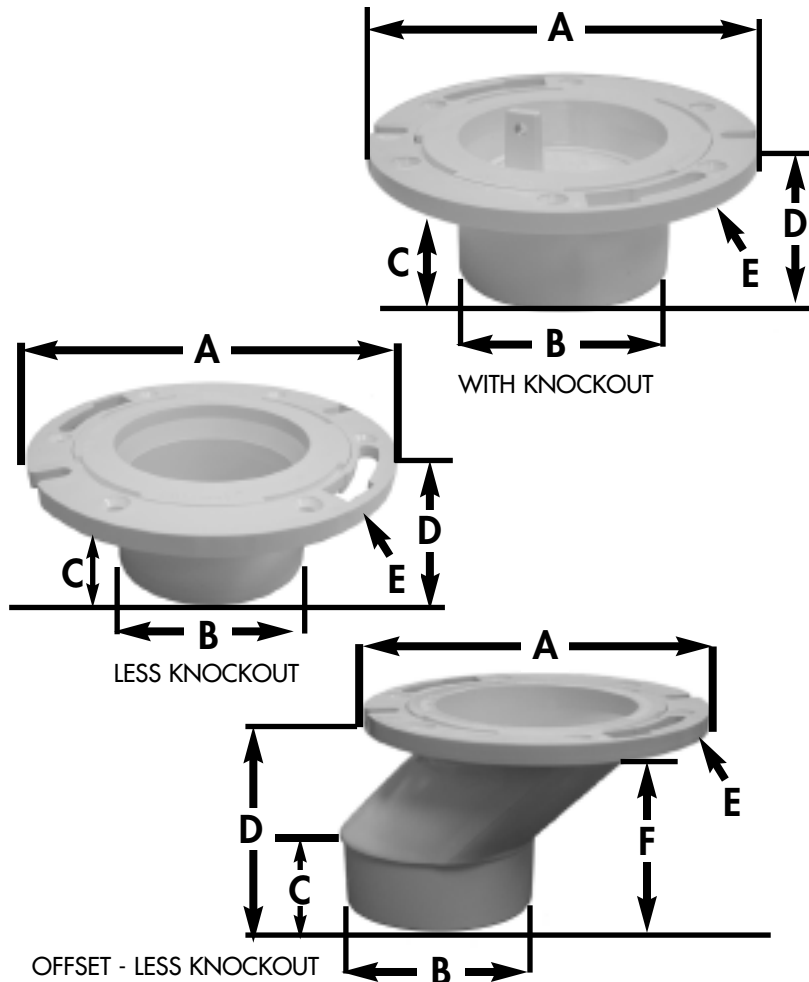

SPECIFICATION SUBMITTAL SHEET

j o n e s s t e p h e n s c o r p o r a t i o n

PLUMB FIT CLOSET FLANGES W/ PLASTIC SWIVEL RING

features and benefits:

- 3" x 4" fits over 3" and inside 4" schedule 40 DWV pipe
- 4" fits over schedule 40 DWV pipe
- 3" x 4" and 4" models available with or without knockout
- Plastic ring will not deteriorate
- 360° rotation
- 2 radial slots and 2 grooved slots for closet bolts
- 6 screw holes for securing to floor

This product and others like it can be found in the Jones Stephens catalog. Call today to order your catalog or download it from our website: www.plumbest.com

PVC	ABS	SIZE	A	B	C	D	E	F
<i>WITH KNOCKOUT</i>								
<input type="checkbox"/> C52-342	<input type="checkbox"/> C52-343	3" x 4"	7 ¹ / ₈ "	4 ¹ / ₁₆ "	2 ¹ / ₄ "	2 ⁵ / ₈ "	3/8"	-
<input type="checkbox"/> C52-402	<input type="checkbox"/> C52-403	4"	7 ¹ / ₈ "	5 ¹ / ₈ "	1 ³ / ₄ "	2 ³ / ₁₆ "	3/8"	-
<i>LESS KNOCKOUT</i>								
<input type="checkbox"/> C53-342	<input type="checkbox"/> C53-343	3" x 4"	7 ¹ / ₈ "	4"	2 ⁵ / ₁₆ "	2 ⁵ / ₈ "	3/8"	-
<input type="checkbox"/> C53-402	<input type="checkbox"/> C53-403	4"	7 ¹ / ₈ "	5 ¹ / ₈ "	1 ³ / ₄ "	2 ¹ / ₄ "	3/8"	-
<i>OFFSET - LESS KNOCKOUT</i>								
<input type="checkbox"/> C54-402	<input type="checkbox"/> C54-403	3" x 4"	7 ¹ / ₈ "	4"	1 ⁵ / ₈ "	4 ¹ / ₄ "	3/8"	4 ³ / ₁₆ "