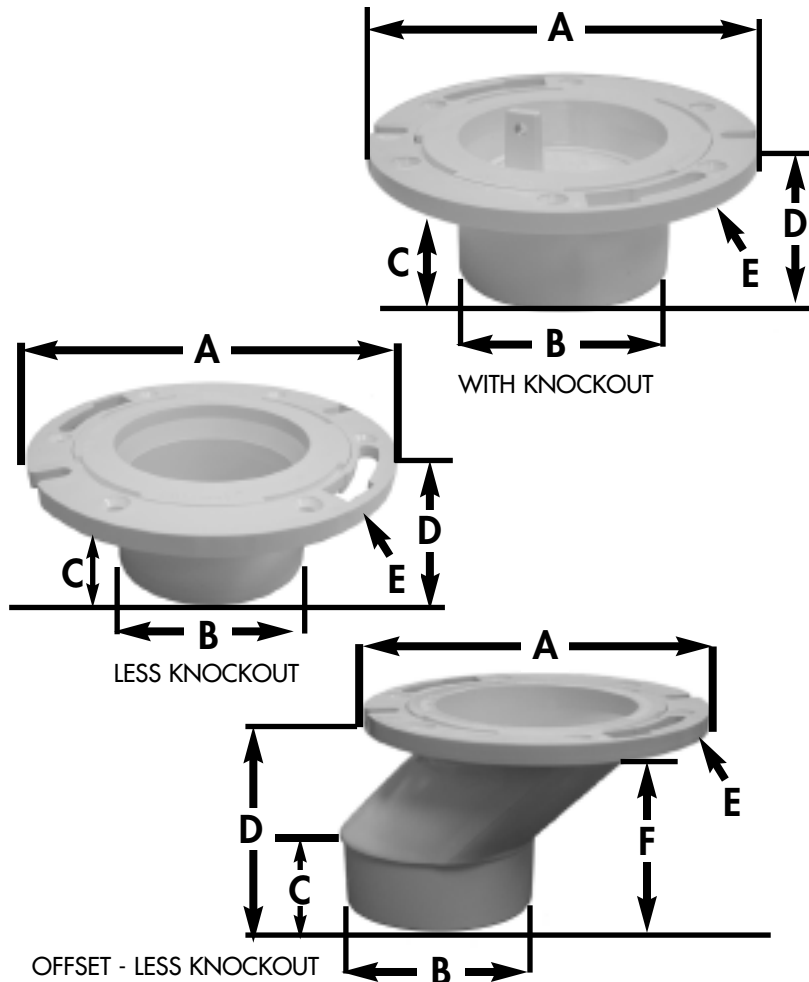

## PLUMB FIT CLOSET FLANGES W/ PLASTIC SWIVEL RING

### features and benefits:

- 3" x 4" fits over 3" and inside 4" schedule 40 DWV pipe
- 4" fits over schedule 40 DWV pipe
- 3" x 4" and 4" models available with or without knockout
- Plastic ring will not deteriorate
- 360° rotation
- 2 radial slots and 2 grooved slots for closet bolts
- 6 screw holes for securing to floor

This product and others like it can be found in the Jones Stephens catalog. Call today to order your catalog or download it from our website: [www.plumbest.com](http://www.plumbest.com)

PVC	ABS	SIZE	A	B	C	D	E	F
<i>WITH KNOCKOUT</i>								
<input type="checkbox"/> C52-342	<input type="checkbox"/> C52-343	3" x 4"	7 1/8"	4 1/16"	2 1/4"	2 5/8"	3/8"	-
<input type="checkbox"/> C52-402	<input type="checkbox"/> C52-403	4"	7 1/8"	5 1/8"	1 3/4"	2 3/16"	3/8"	-
<i>LESS KNOCKOUT</i>								
<input type="checkbox"/> C53-342	<input type="checkbox"/> C53-343	3" x 4"	7 1/8"	4"	2 5/16"	2 5/8"	3/8"	-
<input type="checkbox"/> C53-402	<input type="checkbox"/> C53-403	4"	7 1/8"	5 1/8"	1 3/4"	2 1/4"	3/8"	-
<i>OFFSET - LESS KNOCKOUT</i>								
<input type="checkbox"/> C54-402	<input type="checkbox"/> C54-403	3" x 4"	7 1/8"	4"	1 5/8"	4 1/4"	3/8"	4 3/16"