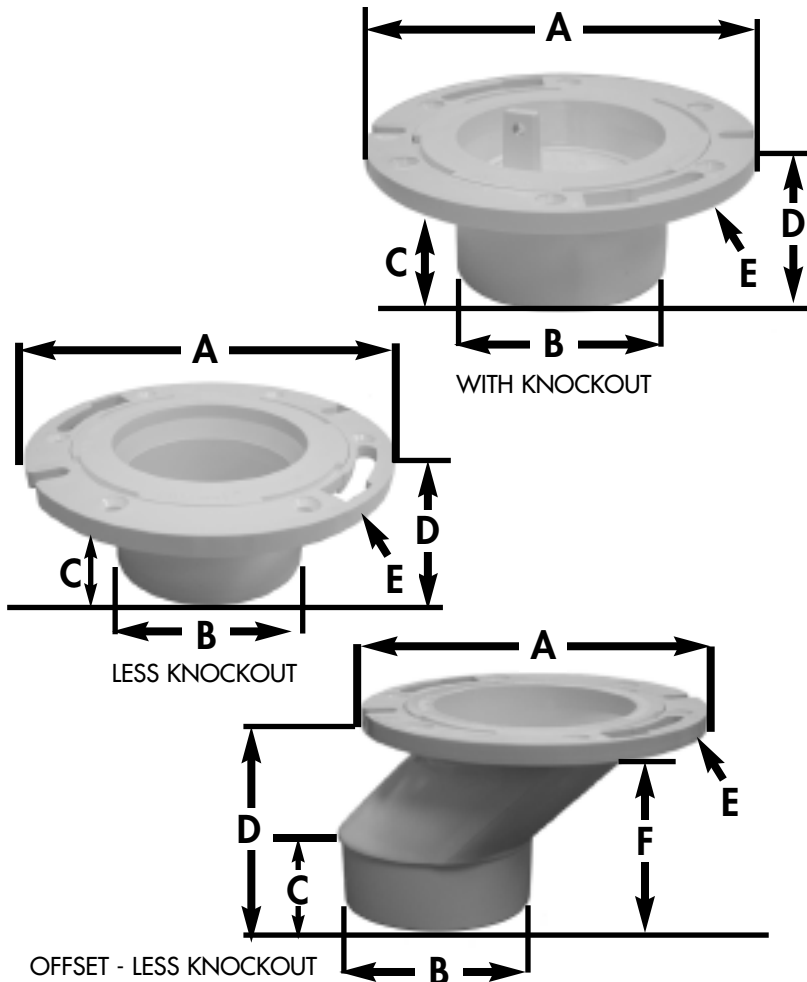

SPECIFICATION SUBMITTAL SHEET

j o n e s s t e p h e n s c o r p o r a t i o n

PLUMB FIT CLOSET FLANGES W/ PLASTIC SWIVEL RING

features and benefits:

- 3" x 4" fits over 3" and inside 4" schedule 40 DWV pipe
- 4" fits over schedule 40 DWV pipe
- 3" x 4" and 4" models available with or without knockout
- Plastic ring will not deteriorate
- 360° rotation
- 2 radial slots and 2 grooved slots for closet bolts
- 6 screw holes for securing to floor

This product and others like it can be found in the Jones Stephens catalog. Call today to order your catalog or download it from our website: www.plumbest.com

PVC	ABS	SIZE	A	B	C	D	E	F
<i>WITH KNOCKOUT</i>								
<input type="checkbox"/> C52-342	<input type="checkbox"/> C52-343	3" x 4"	7 ¹ / ₈ "	4 ¹ / ₁₆ "	2 ¹ / ₄ "	2 ⁵ / ₈ "	3/8"	-
<input type="checkbox"/> C52-402	<input type="checkbox"/> C52-403	4"	7 ¹ / ₈ "	5 ¹ / ₈ "	1 ³ / ₄ "	2 ³ / ₁₆ "	3/8"	-
<i>LESS KNOCKOUT</i>								
<input type="checkbox"/> C53-342	<input type="checkbox"/> C53-343	3" x 4"	7 ¹ / ₈ "	4"	2 ⁵ / ₁₆ "	2 ⁵ / ₈ "	3/8"	-
<input type="checkbox"/> C53-402	<input type="checkbox"/> C53-403	4"	7 ¹ / ₈ "	5 ¹ / ₈ "	1 ³ / ₄ "	2 ¹ / ₄ "	3/8"	-
<i>OFFSET - LESS KNOCKOUT</i>								
<input type="checkbox"/> C54-402	<input type="checkbox"/> C54-403	3" x 4"	7 ¹ / ₈ "	4"	1 ⁵ / ₈ "	4 ¹ / ₄ "	3/8"	4 ³ / ₁₆ "